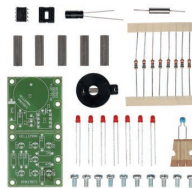

Make your own
electronic dice.

SHAKE IT!

NO PUSH BUTTON
REQUIRED

AUTO POWER OFF

3 V CR2032 BATTERY
(NOT INCL.)

SOLDERING KIT

SHAKING DICE

WSG150

LEARN
HOW TO SOLDER
ELECTRONICS!

SOLDERING KIT

www.whadda.com

FR DE MAGIQUE
NL SCHUD-DOBDELSTEEN
DE SCHÜTTELWÜRFEL
ES DADO DE SACUDIDA

IN THIS BOX

art. nr. : WSG150

Looking for more **info** or
the **manual**?