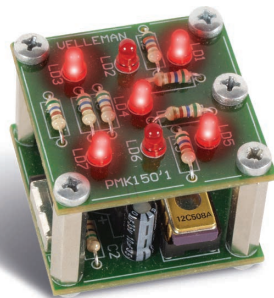

Make your own
electronic dice.

SHAKE IT!

NO PUSH BUTTON
REQUIRED

AUTO POWER OFF

3 V CR2032 BATTERY
(NOT INCL.)

SOLDERING KIT

SHAKING DICE

WSG150

LEARN
HOW TO SOLDER
ELECTRONICS!

SOLDERING KIT

www.whadda.com

FR DE MAGIQUE
NL SCHUD-DOBDELSTEEN
DE SCHÜTTELWÜRFEL
ES DADO DE SACUDIDA

IN THIS BOX

art. nr. : WSG150

Looking for more **info** or
the **manual**?