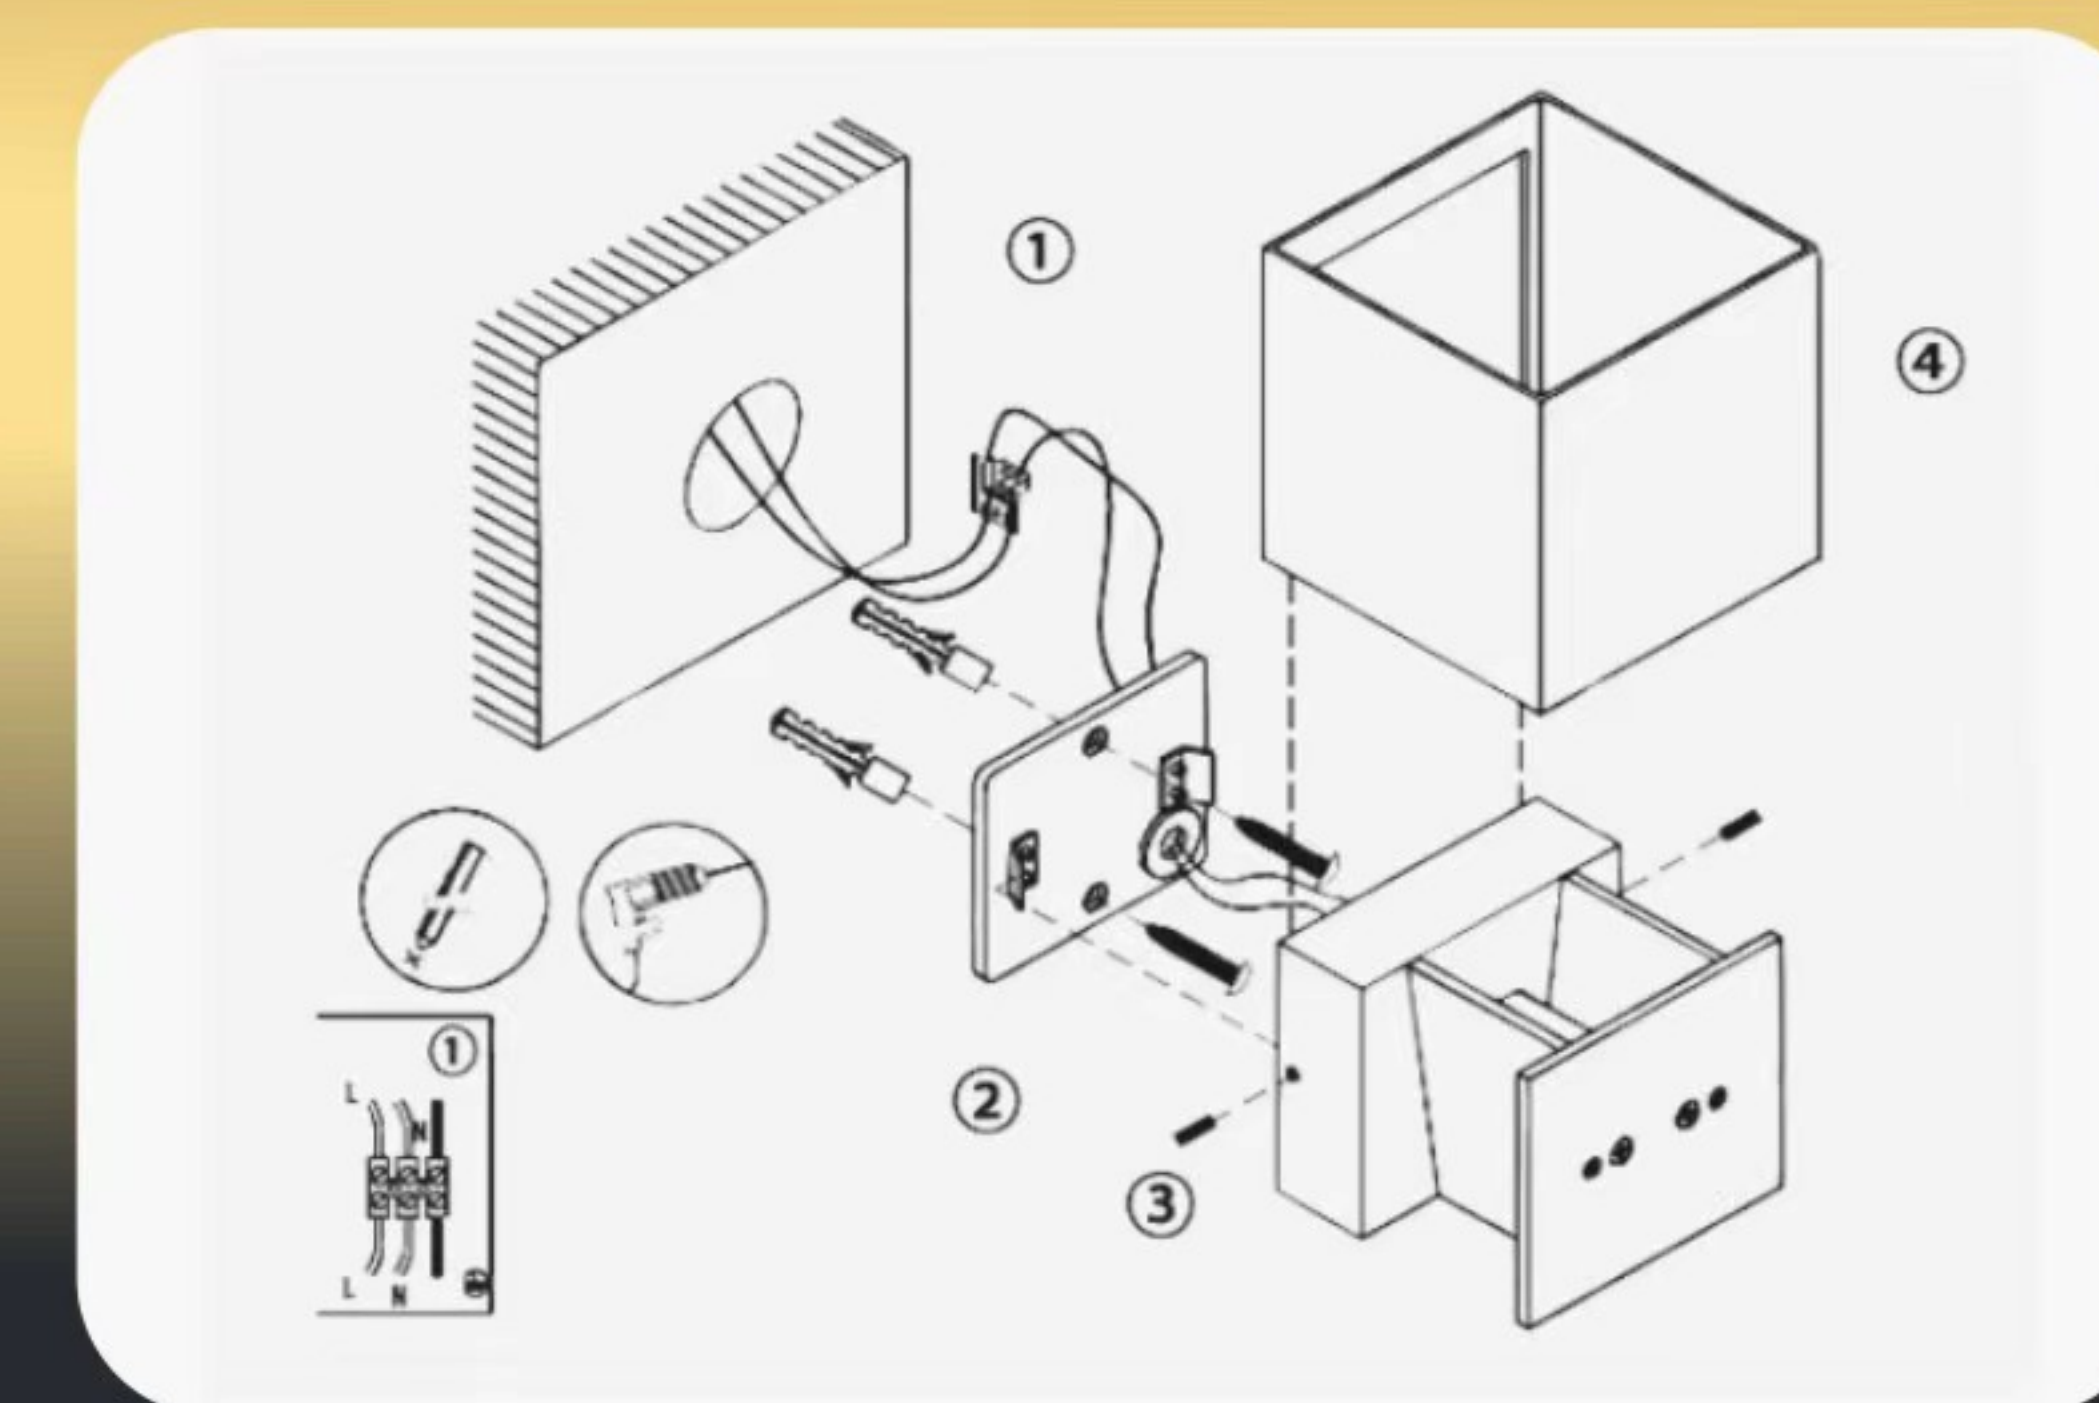

Motion Sensor

LUMINIZE

130x130x130mm

LUMINIZE

- Energy consumption: F
- Color temperature: 2700k
- Wattage: 20W
- Material: Aluminum
- Product Size: 12x12x12 cm
- Style: Modern
- Shape: Square
- IP rate: IP65

LED

LUMINIZE

- Energy consumption: F
- Color temperature: 2700k
- Wattage: 20W
- Material: Aluminum
- Product Size: 12x12x12 cm
- Style: Modern
- Shape: Square
- IP rate: IP65

Imported by G&G webshops
Ter steeghe ring 85
3331LX Zwijndrecht
085-1304280

Buitenlamp met bewegingssensor - buite...rt - LED LVB

LED

LUMINIZE

IP65