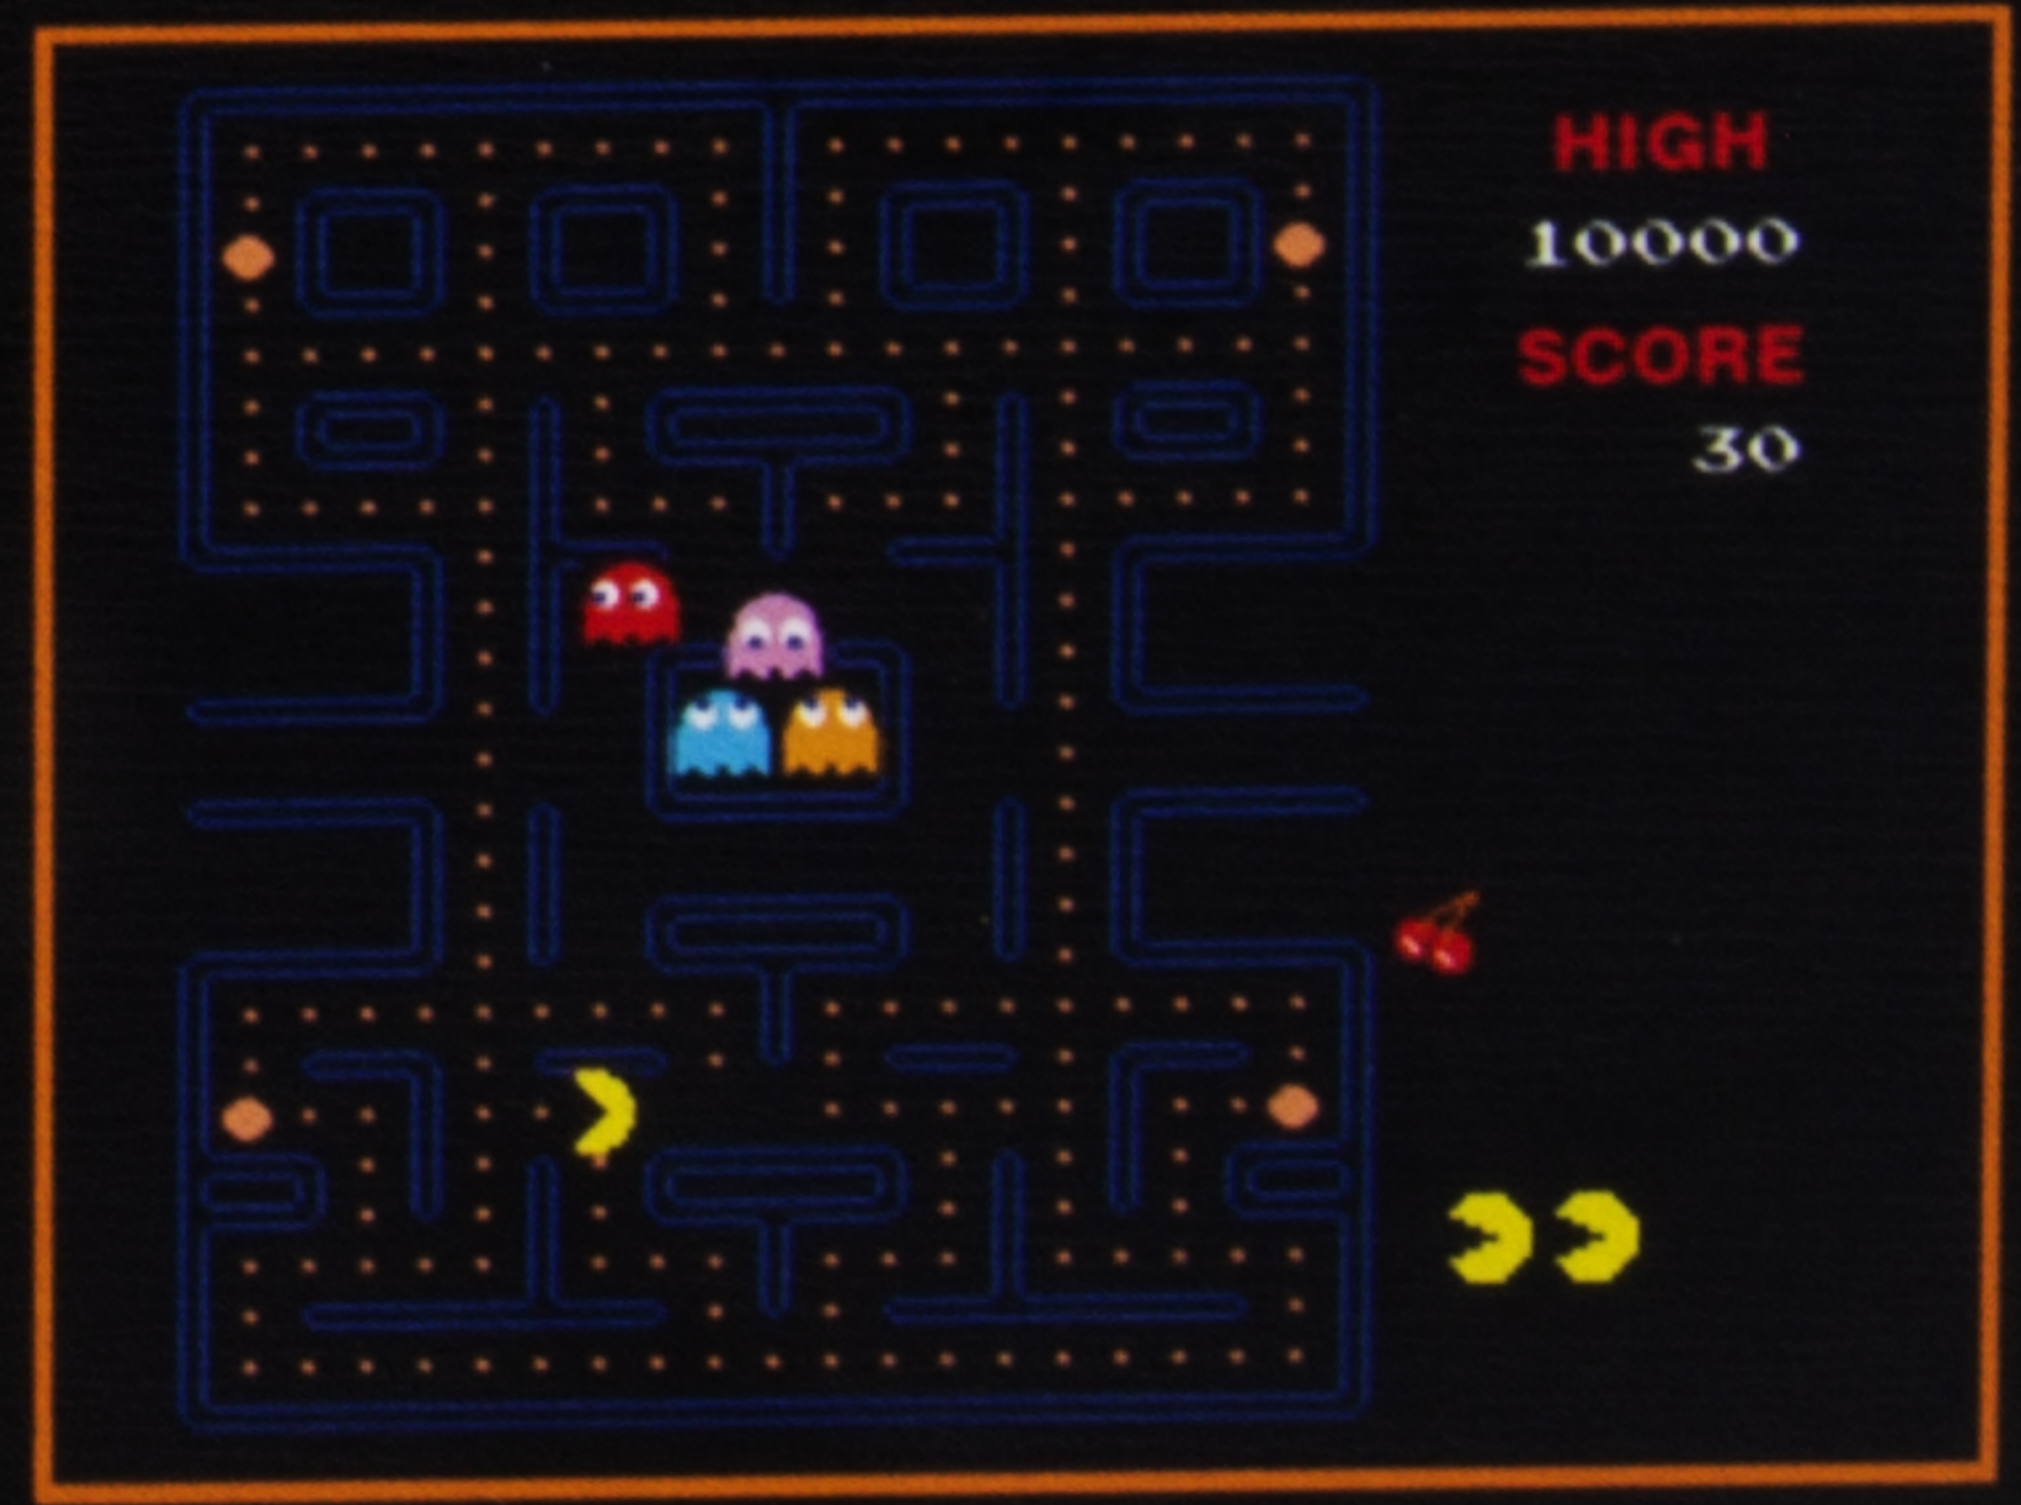

ARCADE IN A TIN

ORIGINAL SOUNDS

OFFICIAL GAMEPLAY

4 DIRECTIONAL D-PAD CONTROL

GB: WARNING! This is not a toy. BATTERY INSTRUCTIONS: Requires 3 X AAA, 1.5V batteries (not included)

FR: ATTENTION! Ce produit n'est pas un jouet. INSTRUCTIONS RELATIVES AUX PILES: Requiert l'utilisation de 3 X AAA, 1.5V piles (non incluses)