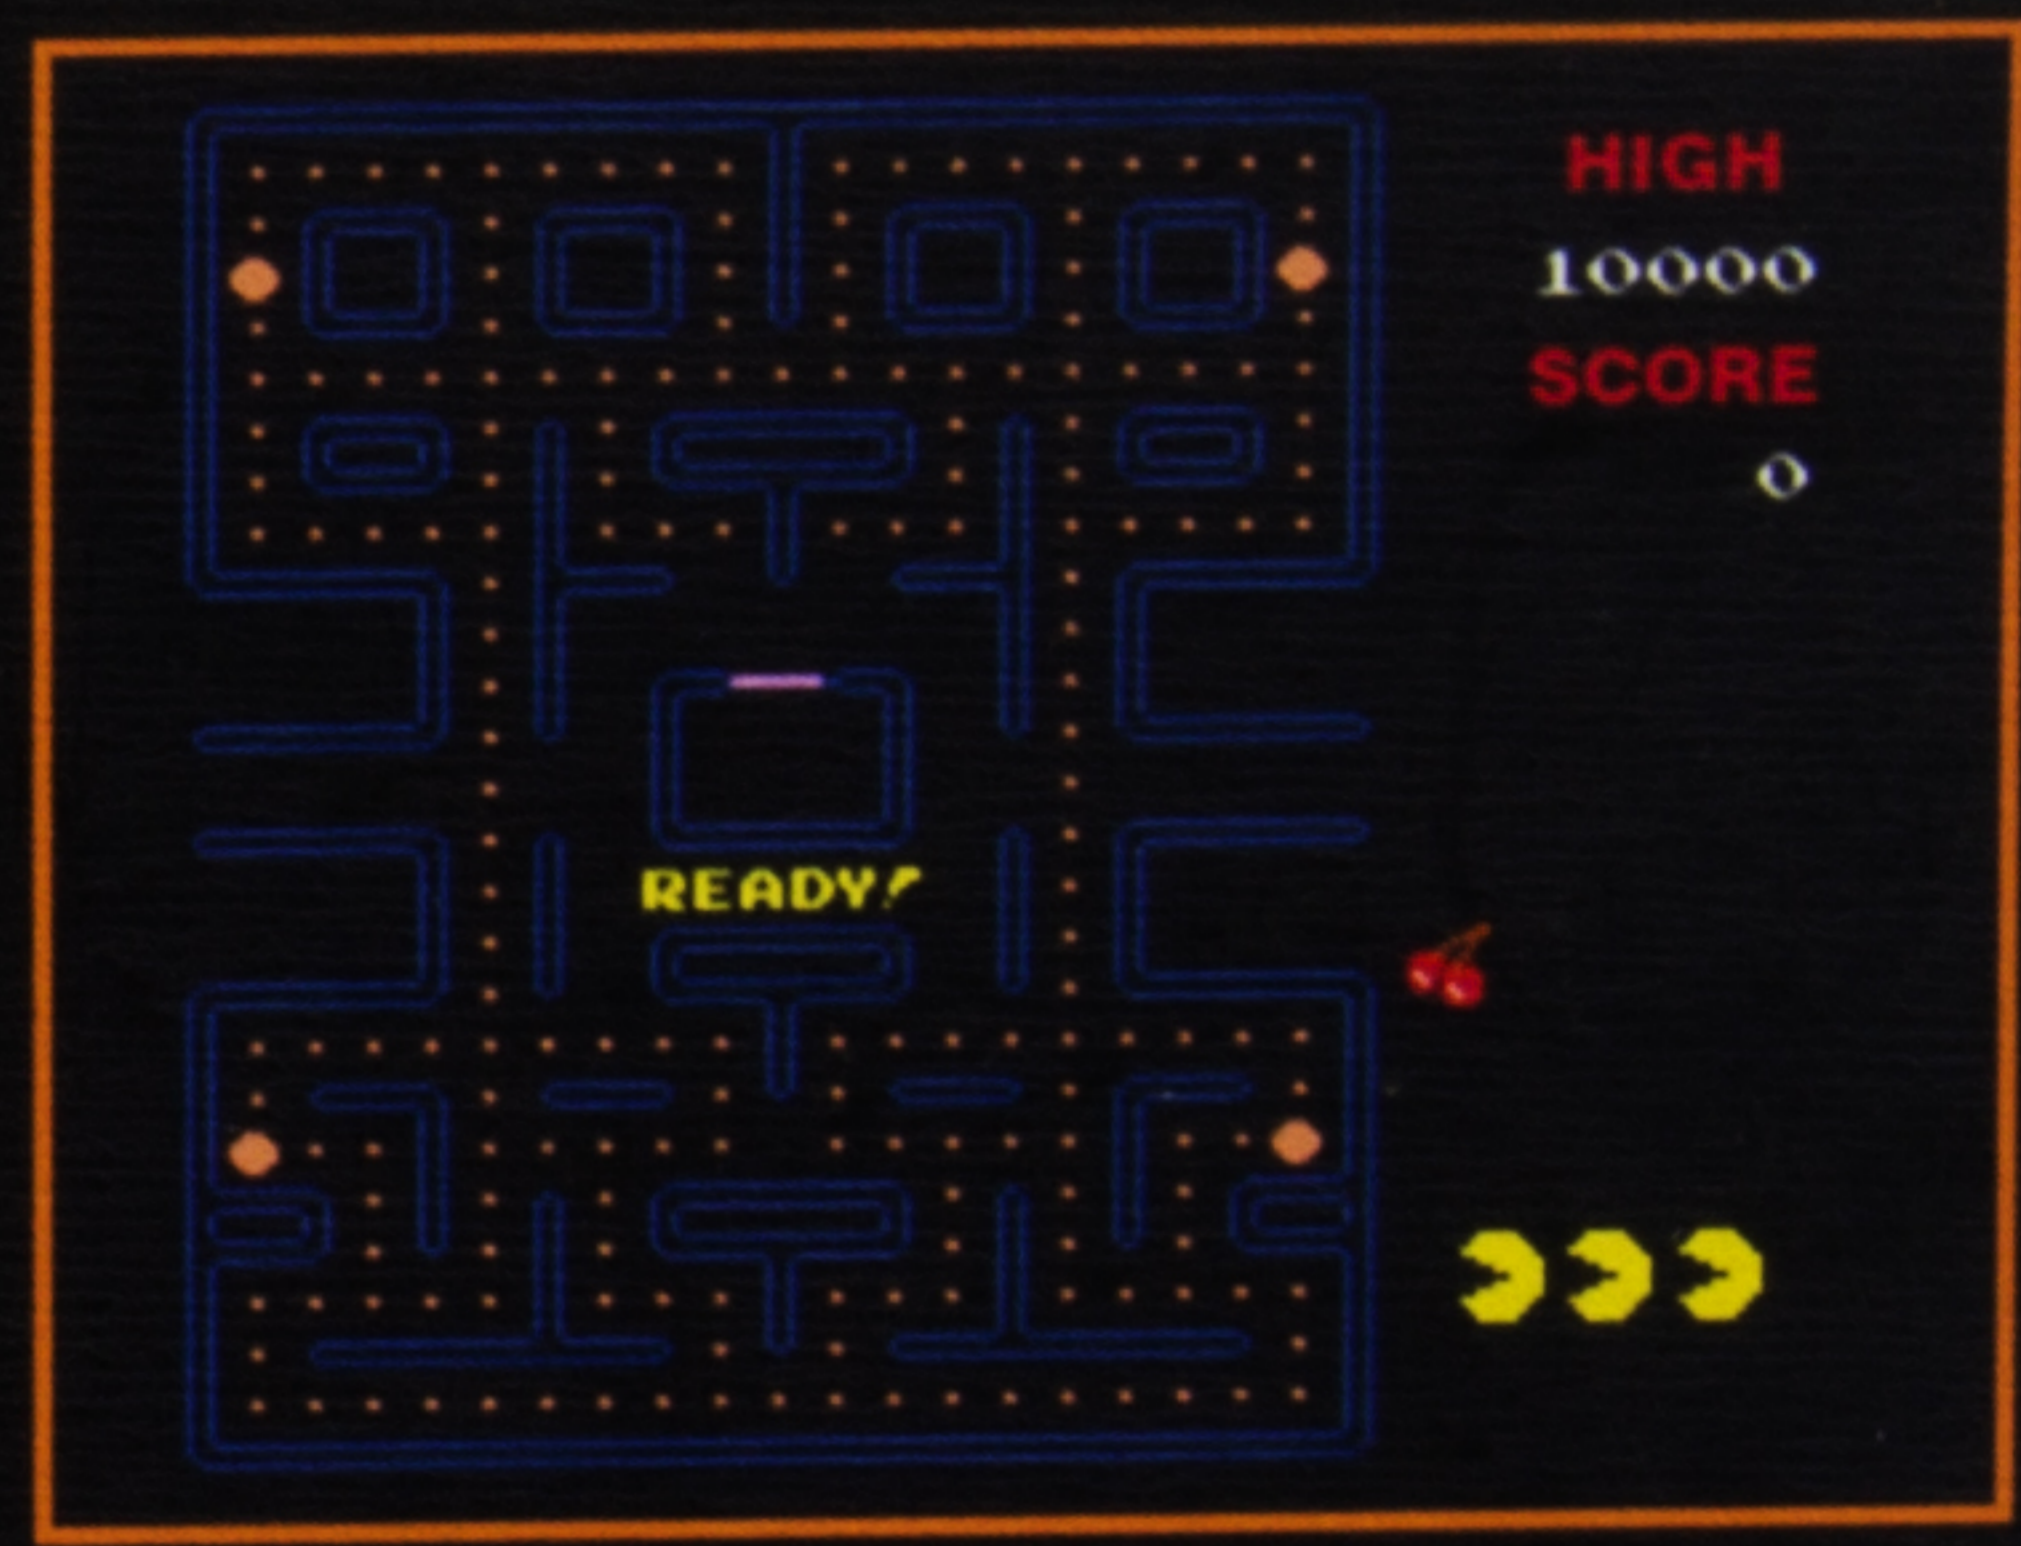

ARCADE IN A TIN

ORIGINAL SOUNDS

OFFICIAL GAMEPLAY

4 DIRECTIONAL D-PAD CONTROL

GB: WARNING! This is not a toy. BATTERY INSTRUCTIONS: Requires 3 X AAA, 1.5V batteries (not included)

FR: ATTENTION! Ce produit n'est pas un jouet. INSTRUCTIONS RELATIVES AUX PILES: Requiert l'utilisation de 3 X AAA, 1.5V piles (non incluses)