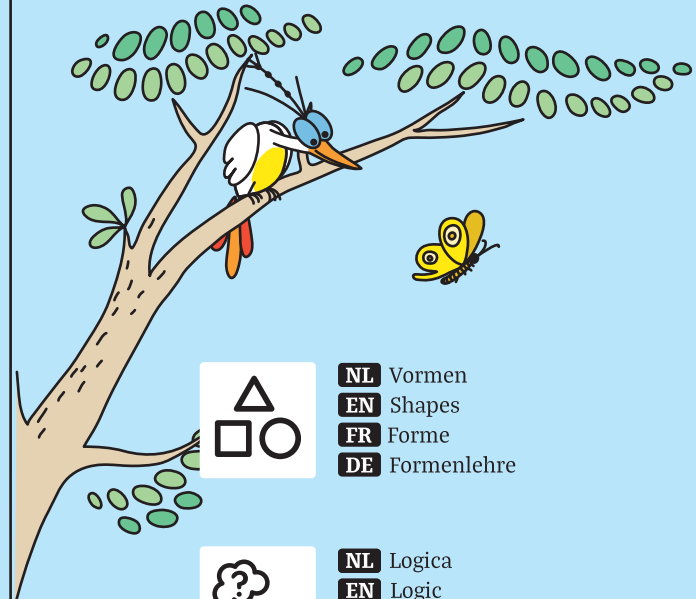

NL Vormen
EN Shapes
FR Forme
DE Formenlehre

NL Logica
EN Logic
FR Logique
DE Logik

NL Motoriek
EN Motor ability
FR Motricité
DE Motorische Fähigkeiten

NL Coordinatie
EN Coordination
FR Coordination
DE Koordination