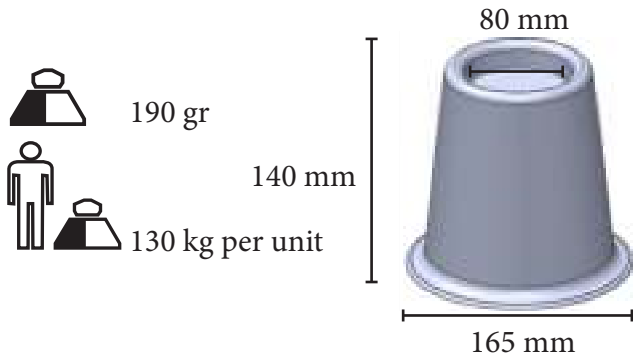

PR60706 Bed and Chair Raisers

Bed and Chair Raisers

User Manual

Please read these safety instructions carefully before use.

Use

These raisers are suitable for raising the height of furniture by either 9 or 14 cm. Ideal for persons that find it more difficult getting in and out of chairs or struggle to get in and out of bed. Raisers can also be used to create more space under bed. They are suitable for use on beds, chairs and other furniture with castors or legs.

Product Safety Instructions

- Carefully remove all packaging. Avoid using any knives or other sharp instruments as this may damage the product.
- Carefully check all parts prior to use for cracks or any other damage.
- Never use these raisers for anything other than their intended purpose as a bed/chair raiser.
- Do not store outside and do not expose to direct sunlight.
- Do not expose to extremes temperatures (+ 38°C or 100°F or - 0°C or 32°F).
- Do not exceed the maximum weight limit indicated on the raisers and check stability prior to use.

Care Instructions

Clean with a mild cleaning agent and a soft cloth.

Product Specifications

Material: polypropylene

Maximum user weight 130 kg per raiser.

Bed- en stoelverhogers

Handleiding

Lees de veiligheidsinstructies eerst aandachtig door voordat u de verhogers gebruikt.

Gebruik

Deze verhogers zijn geschikt voor het verhogen van meubilair naar 9 en 14 cm. Ideaal voor personen die moeite hebben om in en uit een stoel te komen of moeite hebben om de transfer in en uit bed te maken. De verhogers zijn ook geschikt om ruimte onder bed te creëren. Geschikt voor bedden, stoelen en ander meubilair met wielletjes of pootjes.

Veiligheidsinstructies

- Verwijder voorzichtig alle verpakkingsmaterialen. Gebruik geen mes of andere scherp voorwerp bij het openen van de verpakking. De inhoud zou beschadigd kunnen raken.
- Controleer alle onderdelen vóór gebruik op barsten of andere schade.
- Gebruik dit product uitsluitend als meubelverhoger.
- Bewaar het product niet buiten en stel niet bloot aan direct zonlicht.
- Stel niet bloot aan extreme temperaturen (hoger dan 38°C of lager dan 0°C).
- Overschrijd nooit het maximum gebruikersgewicht zoals vermeld op de verhogers en controleer de stabiliteit vóór ieder gebruik.

Onderhoudsinstructies

Reinig met een mild sopje en een zachte doek.

Productspecificaties

Materiaal: polypropyleen

Maximum gebruikersgewicht: 130 kg per verhoger.

Rehausseurs de lit / chaise

Manuel Utilisateur

Merci de lire attentivement les consignes de sécurité avant toute utilisation.

Utilisation

Ces rehausseurs sont conçus pour surélever le mobilier de 9 ou 14 cm. Idéal pour les personnes qui éprouvent des difficultés à s'asseoir dans un fauteuil ou à se relever, ou qui peinent à s'allonger dans leur lit ou à en sortir. Les rehausseurs peuvent également être utilisés pour augmenter l'espace disponible sous un lit. Ils sont compatibles avec les lits, fauteuils et autres pièces de mobilier équipées de pieds ou de roulettes.

Consignes de sécurité du produit