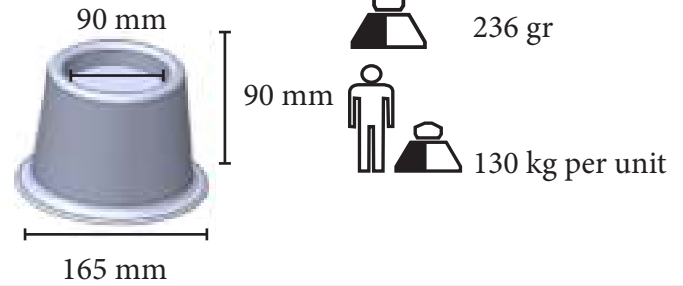

PR60706 Bed and Chair Raisers

Bed and Chair Raisers

User Manual

Please read these safety instructions carefully before use.

Use

These raisers are suitable for raising the height of furniture by either 9 or 14 cm. Ideal for persons that find it more difficult getting in and out of chairs or struggle to get in and out of bed. Raisers can also be used to create more space under bed. They are suitable for use on beds, chairs and other furniture with castors or legs.

Product Safety Instructions

- Carefully remove all packaging. Avoid using any knives or other sharp instruments as this may damage the product.
- Carefully check all parts prior to use for cracks or any other damage.
- Never use these raisers for anything other than their intended purpose as a bed/chair raiser.
- Do not store outside and do not expose to direct sunlight.
- Do not expose to extremes temperatures (+ 38°C or 100°F or - 0°C or 32°F).
- Do not exceed the maximum weight limit indicated on the raisers and check stability prior to use.

Care Instructions

Clean with a mild cleaning agent and a soft cloth.

Product Specifications

Material: polypropylene

Maximum user weight 130 kg per raiser.

Bed- en stoelverhogers

Handleiding

Lees de veiligheidsinstructies eerst aandachtig door voordat u de verhogers gebruikt.

Gebruik

Deze verhogers zijn geschikt voor het verhogen van meubilair naar 9 en 14 cm. Ideaal voor personen die moeite hebben om in en uit een stoel te komen of moeite hebben om de transfer in en uit bed te maken. De verhogers zijn ook geschikt om ruimte onder bed te creëren. Geschikt voor bedden, stoelen en ander meubilair met wielletjes of pootjes.

Veiligheidsinstructies

- Verwijder voorzichtig alle verpakkingsmaterialen. Gebruik geen mes of andere scherp voorwerp bij het openen van de verpakking. De inhoud zou beschadigd kunnen raken.
- Controleer alle onderdelen vóór gebruik op barsten of andere schade.
- Gebruik dit product uitsluitend als meubelverhoger.
- Bewaar het product niet buiten en stel niet bloot aan direct zonlicht.
- Stel niet bloot aan extreme temperaturen (hoger dan 38°C of lager dan 0°C).
- Overschrijd nooit het maximum gebruikersgewicht zoals vermeld op de verhogers en controleer de stabiliteit vóór ieder gebruik.

Onderhoudsinstructies

Reinig met een mild sopje en een zachte doek.

Productspecificaties

Materiaal: polypropyleen

Maximum gebruikersgewicht: 130 kg per verhoger.

Rehausseurs de lit / chaise

Manuel Utilisateur

Merci de lire attentivement les consignes de sécurité avant toute utilisation.

Utilisation

Ces rehausseurs sont conçus pour surélever le mobilier de 9 ou 14 cm. Idéal pour les personnes qui éprouvent des difficultés à s'asseoir dans un fauteuil ou à se relever, ou qui peinent à s'allonger dans leur lit ou à en sortir. Les rehausseurs peuvent également être utilisés pour augmenter l'espace disponible sous un lit. Ils sont compatibles avec les lits, fauteuils et autres pièces de mobilier équipées de pieds ou de roulettes.

Consignes de sécurité du produit