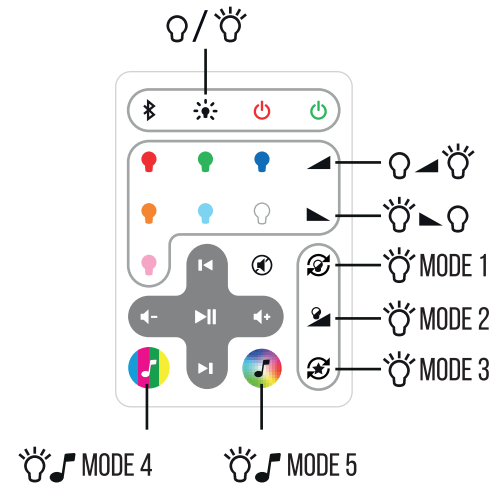

3

4

IPX4

FAQ

WWW.TRUST.COM/22799/FAQ

TRUST INTERNATIONAL BV - LAAN VAN BARCELONA 600 - 3317DD, DORDRECHT, NL

©13-02-2018 TRUST ALL RIGHTS RESERVED.

Trust
URBAN

User Guide
Bedienungsanleitung
Mode d'emploi
Gebruikershandleiding
Manuale utente
Manual del usuario
Guia do utilizador
Brukerveiledning
Bruksanvisning
Käyttöopas
Brugsvejledning
Instrukcja obsługi
Návod k použití
Návod na používanie
Használati útmutató
Manual de utilizare
Ръководство за потребителя
Εγχειρίδιο χρήσης
Kullanicı klavuzu
Руководство пользователя
Uporabniški priročnik
Korisnički priručnik
Guia do usuário
Посібник користувача

RECHARGEABLE ILLUMINATED
WIRELESS SPEAKER

LARA