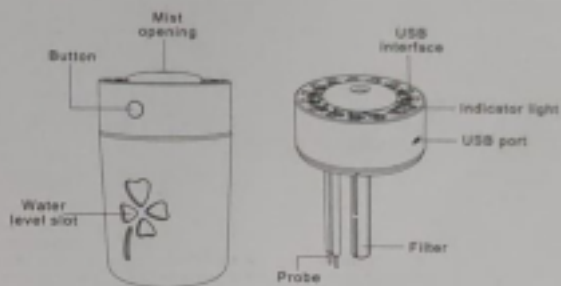

### Product specification

Work Voltage: DC5V  
Work Current: 400mA  
USB out-put: DC5V  
Work Power: 2W  
Water Tank Capacity: 280mL  
Mist amount : 35 mL/H  
Product size: 81\*81\*135mm  
Material: ABS+PP+Silicone  
Net Weight: 165g  
Quality Inspection: Qualified  
Products Execution Standard:  
GB 4706.1-2005 / GB 4706.48-2009  
Origin: Shenzhen, China