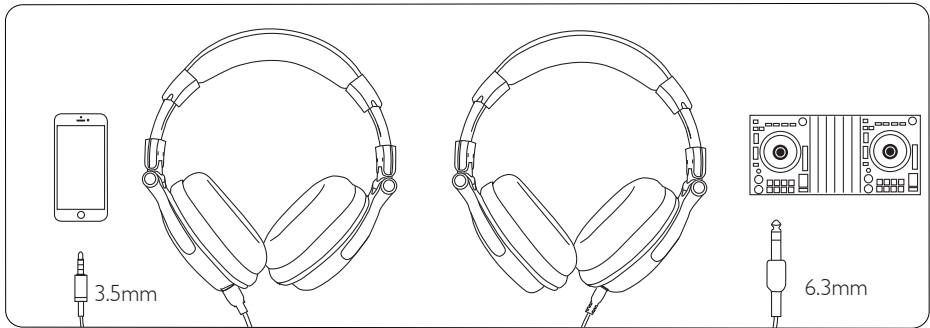

- 6.3mm & 3.5mm Audio Jack Design

Our solution for the adapter-free headphones. They come with a detachable spring cable that with 3.5mm & 6.3mm plug on each end. For connecting to ordinary audio devices, such as, mobile phone, iPad, iPod, etc., you can plug the 6.3mm side into the headphones, the other side to your music player device; For connecting to professional musical instruments, such as Mixer; Turntable, you can plug the 3.5mm side into the headphones, and the other side to your Mixer; guitar; etc.

- 90°Rotating Ear Cups

The ear cups pivots for a personalized fit, and rotates 90 degrees to lay flat. The lay-flat design makes them easier to transport and more comfortable when resting around the neck. Besides, the ear-cups can be rotated both left and right for single-ear monitoring.