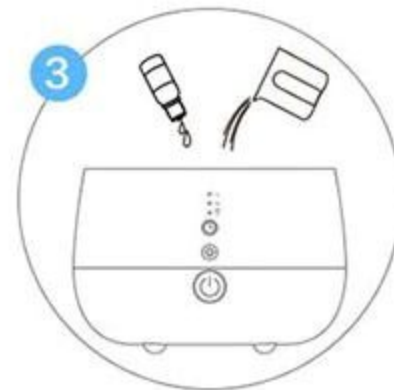

Remove the cover

Plug into adapter

Add water and drops
of essential oils

Replace the cover and
touch power button.

Set LED Color

Set Mist Timer:
1H/ 3H