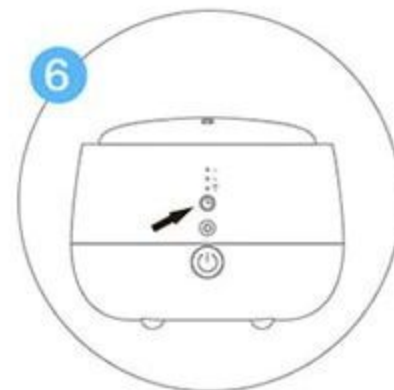

Remove the cover

Plug into adapter

Add water and drops
of essential oils

Replace the cover and
touch power button.

Set LED Color

Set Mist Timer:
1H/ 3H