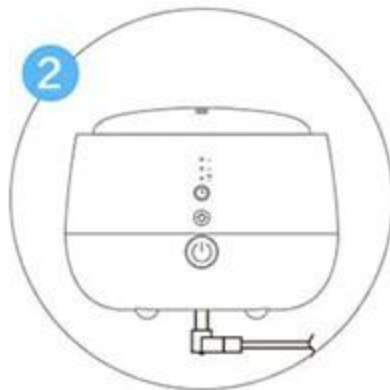

Remove the cover

Plug into adapter

Add water and drops
of essential oils

Replace the cover and
touch power button.

Set LED Color

Set Mist Timer:
1H/ 3H