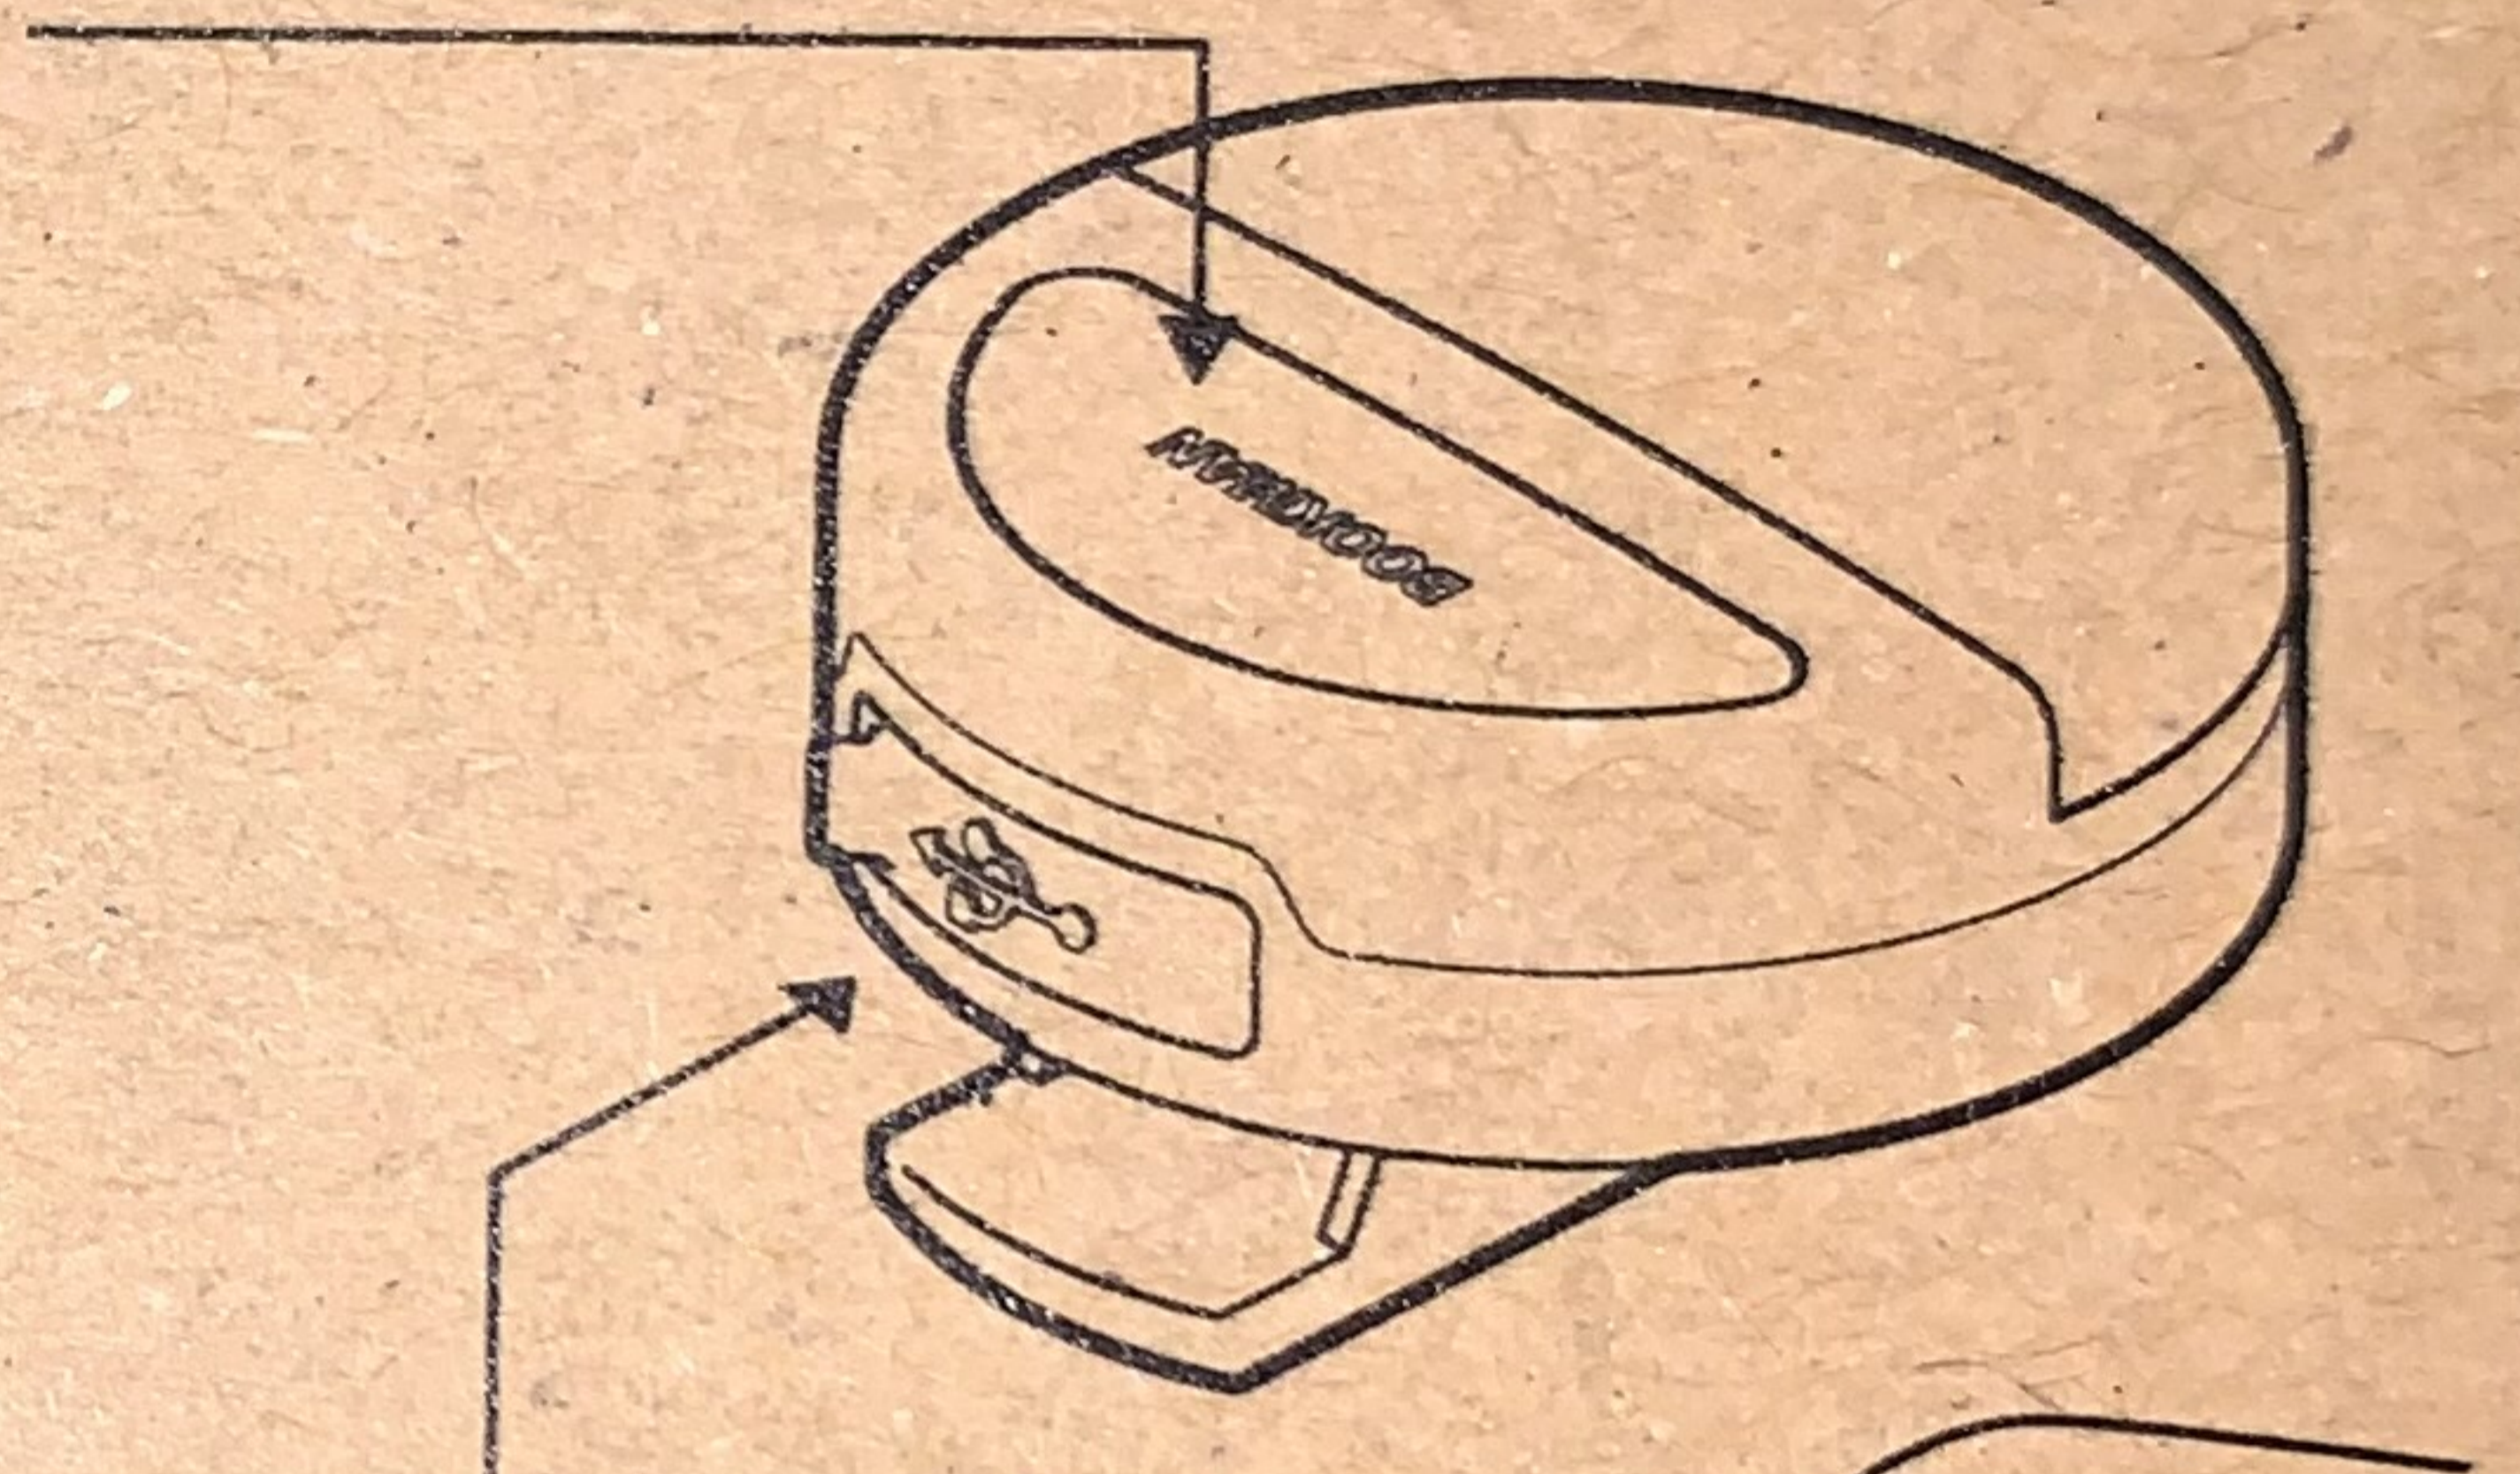

CLIPS ON TO ANY BAG OR GARMENT. CHOOSE BETWEEN WHITE LIGHT FOR FRONT MOUNT AND RED LIGHT FOR REAR MOUNT.

DOWNLOAD THE COMPLETE INSTRUCTION MANUAL FROM: WWW.BOOKMAN.SE/PAGES/MANUALS OR SCAN THE QR CODE.

DESIGNED IN SWEDEN MADE IN CHINA

**ON/OFF – PRESS AND HOLD 0.7 S
CHANGE MODE – ONE CLICK**