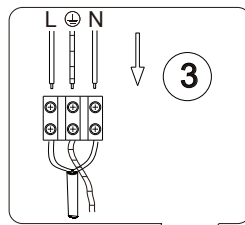

INSTRUCTION MANUAL

Climo Star CL Silver 102126

Ceiling Fan lamp
incl. LED QL7001051
6x650lm Module
1600lm Lamp
6x6.6W LED Module
40W Lamp
220-240V~50Hz
3000-6500-4000K
CRI > 80
30000 h
15000 ON/OFF

Overall Sizes: