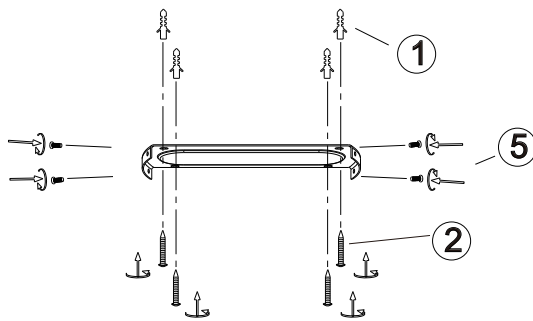

INSTRUCTION MANUAL

Climo Star CL Silver 102126

Ceiling Fan lamp
incl. LED QL7001051
6x650lm Module
1600lm Lamp
6x6.6W LED Module
40W Lamp
220-240V~50Hz
3000-6500-4000K
CRI > 80
30000 h
15000 ON/OFF

Overall Sizes: