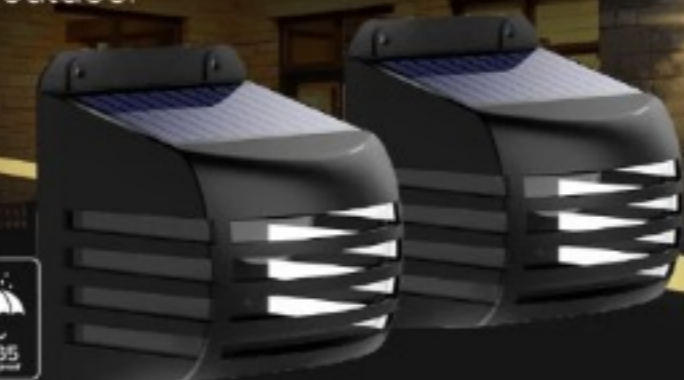

2 LIGHTS

Automatic working wall light

Energy-saving LED solar fence light

IP65 waterproof

Easy installation

PACKAGE CONTENT:

- 2x NINCE WALL LIGHTS
- 4x WALL PLUGS
- 4x SCREWS

SPECIFICATIONS:

Light Output:	600 lm
Maximum Wattage:	0.55 Watt Hours
Light Direction:	Deckenfluter
Colour Temperature:	3500K
Battery:	600 mAh / 3.7 V lithium battery
Material:	PC (Polycarbonate)
Product Dimensions:	9.38 x 8.82 x 7.69 cm
Weight:	110g

CE RoHS

Imported by NINCE E-commerce Technology 28 1015FM