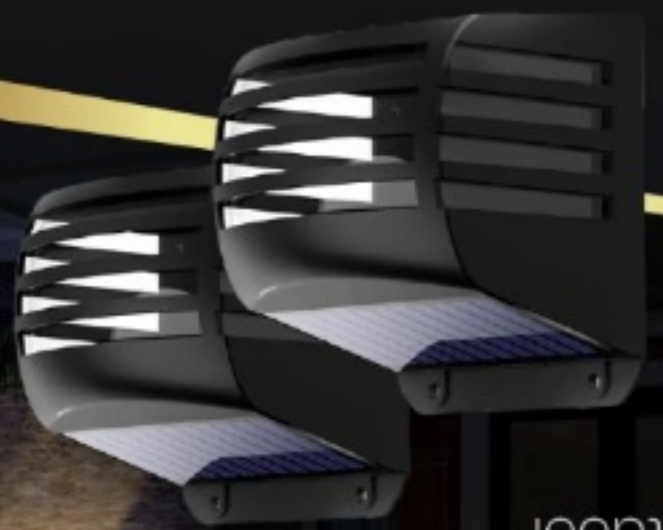

2 LIGHTS

Solar LED WALL LIGHT for outdoor *nince*

Solar LED WALL LIGHT for outdoor

nince