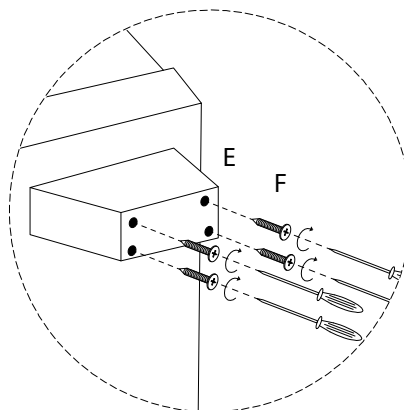

4

D

x 1

E

x 2

F

x 8