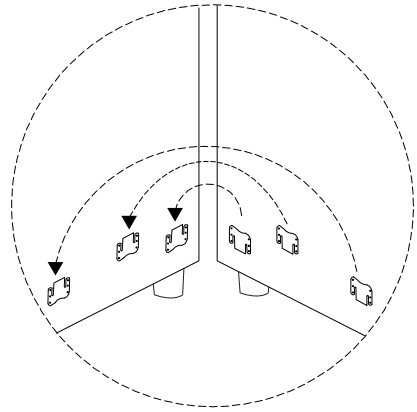

Assembly instructions for step 1/6:

- Tools: A screwdriver is shown as the required tool, and a power drill is shown with a diagonal line through it, indicating it is not to be used.
- Time: A clock icon indicates a 30-minute duration.
- Personnel: A person icon indicates that 1 person is required.
- Warnings: Two warning triangles (exclamation marks) are present, one above the tool section and one above the person icon.

F

x 8

5

A

B

6

D

C