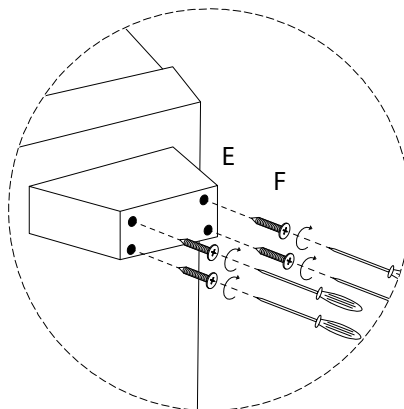

3

C

x 1

E

x 2

F

x 8