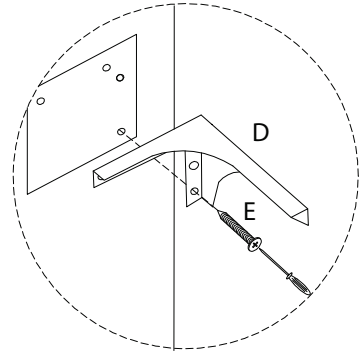

Assembly instructions for the sofa, including tool requirements, time, and person count.

Tools: A circle containing an Allen key and a screwdriver, and a crossed-out power drill icon, with a warning triangle above.

Time: A clock icon with the number 30' below it.

Personnel: A person icon with the number 2 below it.

Warnings: A second warning triangle above a crossed-out icon of a block being placed on a rug.

1

B  x 1	D  x 4	E  5 x 25 x 16
--	--	---

2

F  x 4	G  M6 x 30 x 8	H  x 1
--	---	--

3

A

x 1

C

x 1