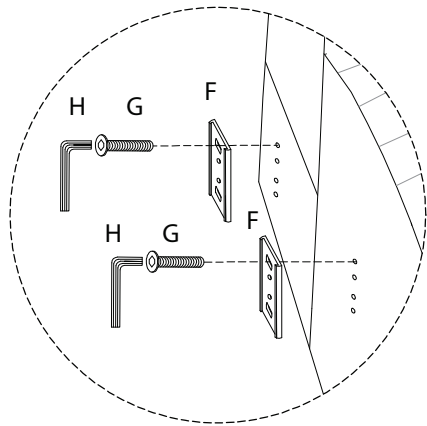

Assembly instructions for the sofa, including tool requirements, time, and person count.

Tools: A circle containing an Allen key and a screwdriver, and a crossed-out power drill icon, with a warning triangle above.

Time: A clock icon with the number 30' below it.

Personnel: A person icon with the number 2 below it.

Warnings: A second warning triangle above a crossed-out icon of a block being placed on a rug.

1

B  x 1	D  x 4	E  5 x 25 x 16
--	--	---

2

F  x 4	G  M6 x 30 x 8	H  x 1
--	---	--

3

A

x 1

C

x 1