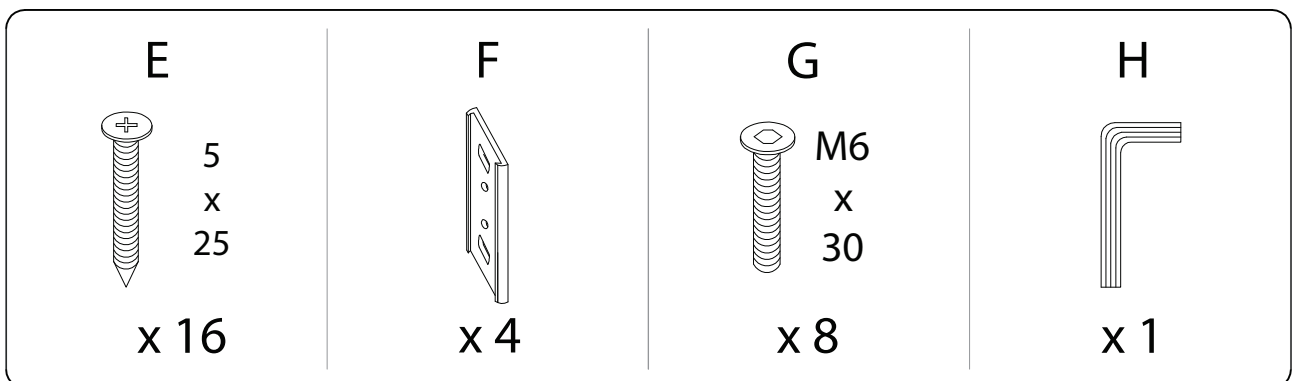

Assembly instructions for the sofa, including tool requirements, time, and person count.

Tools: A circle containing an Allen key and a screwdriver, and a crossed-out power drill icon, with a warning triangle above.

Time: A clock icon with the number 30' below it.

Personnel: A person icon with the number 2 below it.

Warnings: A second warning triangle above a crossed-out icon of a block being placed on a rug.

1

B  x 1	D  x 4	E  5 x 25 x 16
--	--	---