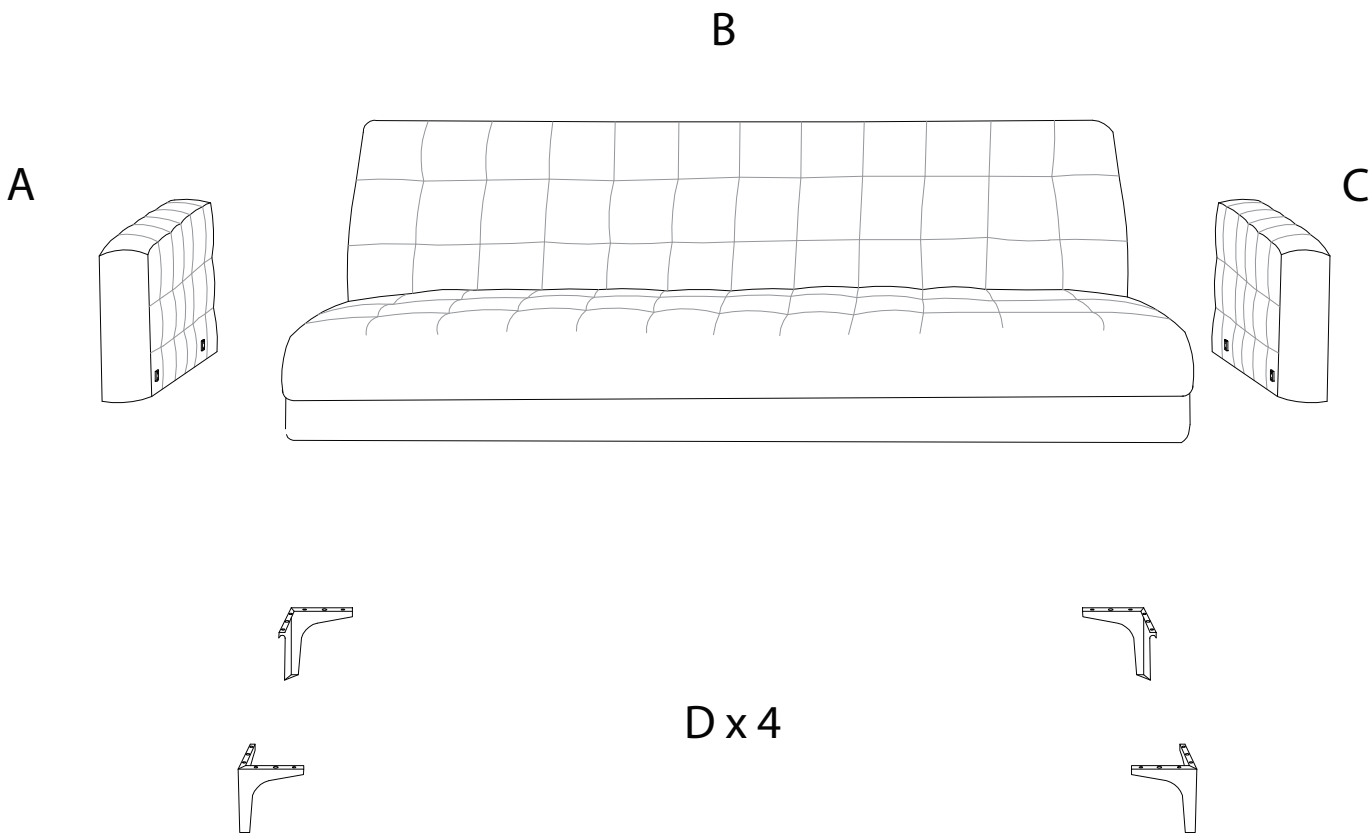

Assembly instructions for the sofa, including tool requirements, time, and person count.

Tools: A circle containing an Allen key and a screwdriver, and a crossed-out power drill icon, with a warning triangle above.

Time: A clock icon with the number 30' below it.

Personnel: A person icon with the number 2 below it.

Warnings: A second warning triangle above a crossed-out icon of a block being placed on a rug.

1

B  x 1	D  x 4	E  5 x 25 x 16
--	--	---

2

F  x 4	G  M6 x 30 x 8	H  x 1
--	---	--

3

A

x 1

C

x 1