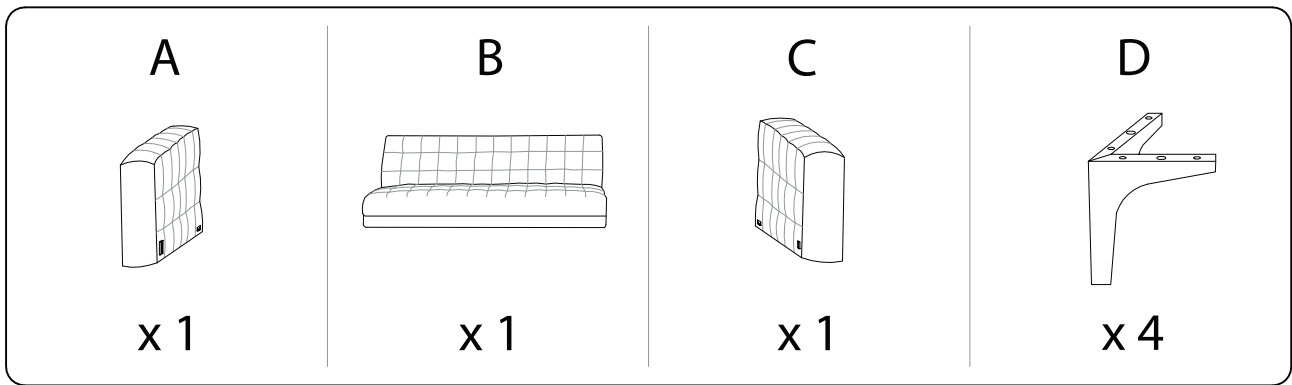

Assembly instructions for the sofa, including tool requirements, time, and person count.

Tools: A circle containing an Allen key and a screwdriver, and a crossed-out power drill icon, with a warning triangle above.

Time: A clock icon with the number 30' below it.

Personnel: A person icon with the number 2 below it.

Warnings: A second warning triangle above a crossed-out icon of a block being placed on a rug.

1

B  x 1	D  x 4	E  5 x 25 x 16
--	--	---