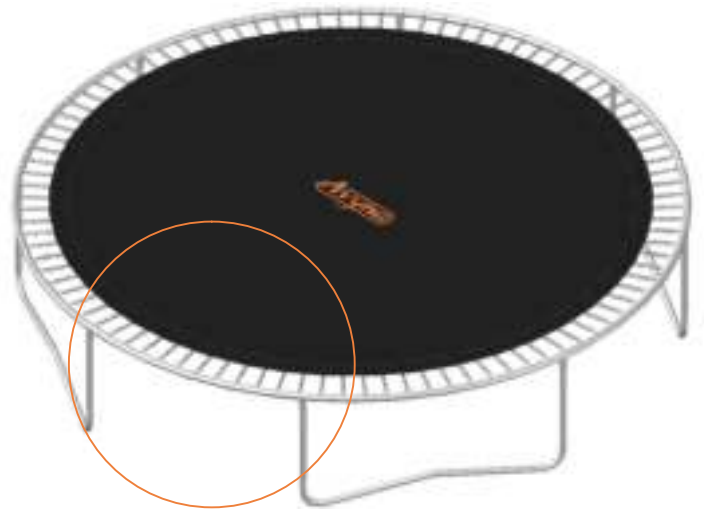

*Aryna*

Trampoline jumpingmat

Round above

# Round InGround

## Round FlatLevel

## Rectangular Trampoline

234/238: 8x spring 215mm  
223 : 8x spring 175mm

234/238: 78/90x spring 215mm  
223: 66x spring 175mm

234 / 238: 4x spring 175mm  
223: 4x spring 140mm