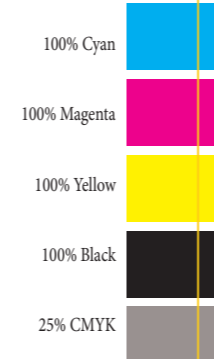

PORTABLE BLUETOOTH®
SPEAKER WITH
POWERBANK FUNCTION

Bluetooth

CALIBER
statement

PORTABLE BLUETOOTH®
SPEAKER WITH
POWERBANK FUNCTION

Bluetooth

CALIBER
statement

Easy carrying handle Robust and elegant

Passive radiators for extra bass

CALIBER

HPG 640BT
PORTABLE BLUETOOTH® SPEAKER
WITH POWERBANK FUNCTION

TWS
Connect two STATEMENTS for a wider and louder stereo sound

WWW.CALIBEREUROPE.COM

CALIBER EUROPE BV • Kortakker 10 • 4264 AE Veen • The Netherlands • Tel: +31 416-699 000

HPG 640BT
Portable Bluetooth® speaker
with AUX-in, and powerbank function