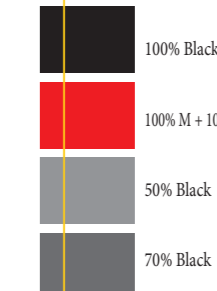

PORTABLE BLUETOOTH®
SPEAKER WITH
POWERBANK FUNCTION

Bluetooth

CALIBER
statement

PORTABLE BLUETOOTH®
SPEAKER WITH
POWERBANK FUNCTION

Bluetooth

CALIBER
statement

Easy carrying handle Robust and elegant

Passive radiators for extra bass

CALIBER

HPG 640BT
PORTABLE BLUETOOTH® SPEAKER
WITH POWERBANK FUNCTION

TWS
Connect two STATEMENTS for a wider and louder stereo sound

WWW.CALIBEREUROPE.COM

CALIBER EUROPE BV • Kortakker 10 • 4264 AE Veen • The Netherlands • Tel: +31 416-699 000

HPG 640BT
Portable Bluetooth® speaker
with AUX-in, and powerbank function