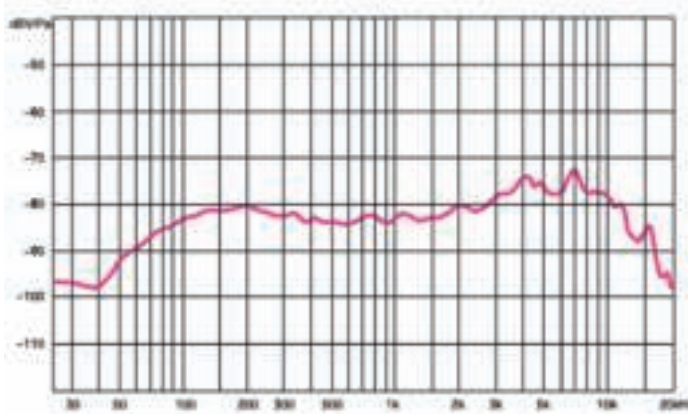

Directivity:	Uni-directional
Output connections:	XLR (3-pin)
Frequency Response :	50Hz - 13KHz
Sensitivity:	-52(+/-2dB)(0dB=1V/Pa at 1kHz)
Load Impedance:	$\geq 600\Omega \pm 30\%$

This product is subject to the European Waste Electrical and Elec-tronic Equipment Directive (WEEE) in its currently valid version. Do not dispose of your old device with your normal household waste. Dispose of this product through an approved waste disposal firm or through your local waste facility. Comply with the rules and regulations that apply in your country. If in doubt, consult your local waste disposal facility.