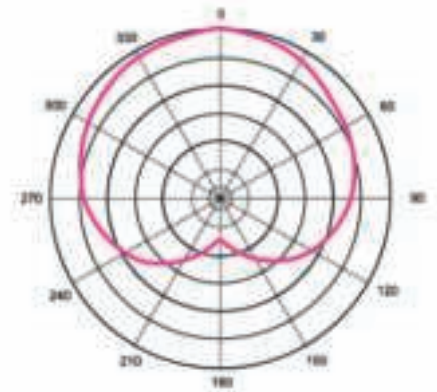

- ▶ Ideal for vocals and general usage
- ▶ Dynamic and directional
- ▶ Cardioid characteristic

- Caution!**
- ▶ Never remove the screen holding the capsule, as this may damage the microphone!
 - ▶ Never drop the mic, as this may cause severe damage!

Directivity:	Uni-directional
Output connections:	XLR (3-pin)
Frequency Response :	50Hz - 13KHz
Sensitivity:	-52(+/-2dB)(0dB=1V/Pa at 1kHz)
Load Impedance:	$\geq 600\Omega \pm 30\%$

This product is subject to the European Waste Electrical and Elec-tronic Equipment Directive (WEEE) in its currently valid version. Do not dispose of your old device with your normal household waste. Dispose of this product through an approved waste disposal firm or through your local waste facility. Comply with the rules and regulations that apply in your country. If in doubt, consult your local waste disposal facility.