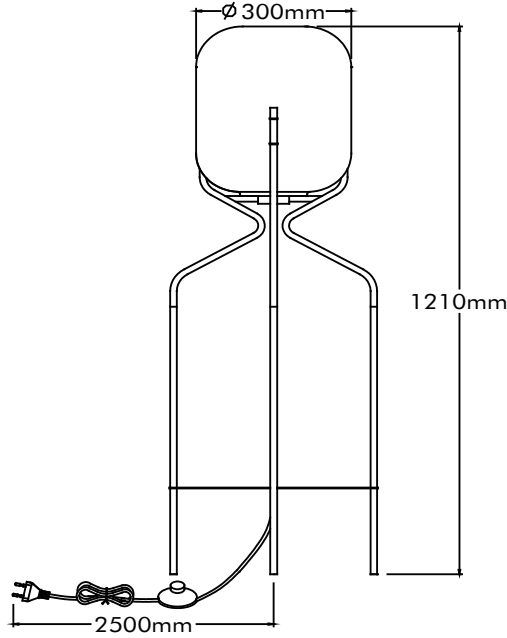

INSTRUCTION MANUAL

Bliss FL Brass Pink
102121

INPUT: AC220-240V

①

⑧

②

③

④