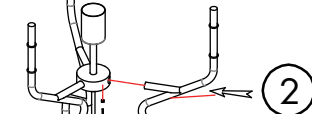

INSTRUCTION MANUAL

Bliss FL Brass Pink
102121

INPUT: AC220-240V

①

⑧

②

③

④