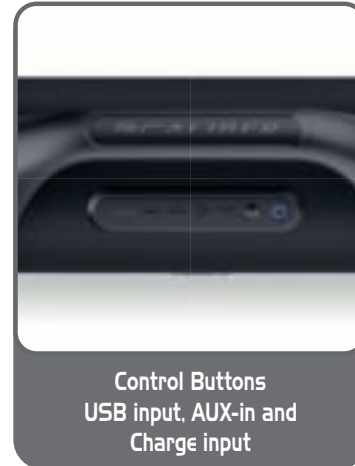

Control Buttons: USB input, AUX-in and Charge input