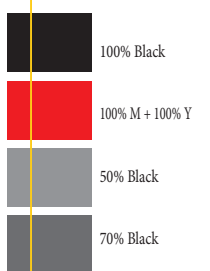

PORTABLE SPEAKER

With up to 9 hours battery life
High power sound
Splashproof IPX5
Size: 354^{mm} x 144^{mm} x 184^{mm}

bluetooth streaming function

CALIBER
elegance

PORTABLE SPEAKER

With up to 9 hours battery life
High power sound
Splashproof IPX5
Size: 354^{mm} x 144^{mm} x 184^{mm}

bluetooth streaming function

CALIBER
elegance

Equipped with RGB LED party lighting. Switchable ON/OFF

Control Buttons: USB input, AUX-in and Charge input

Easy carrying handle. Robust and elegant

Passive radiators for extra bass

CALIBER

HPG 440BT
PORTABLE SPEAKER

- Control buttons for: Play, pause, prev./vol -, next/vol+, party lights, link, on
- Built-in 3.5mm audio input socket (for optional wired connection, cable incl.)
- Multi colored LED lighting

TWS
Connect two ELEGANCE speakers for a wider and louder stereo sound

WWW.CALIBEREUROPE.COM
CALIBER EUROPE BV • Kortakker 10 • 42624 AE Veen • The Netherlands • Tel: +31 416-699 000

HPG 440BT
Portable speaker with AUX-in and USB