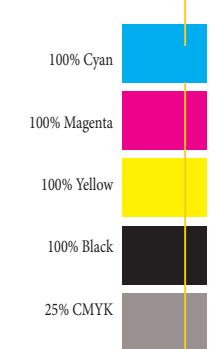

PORTABLE SPEAKER

With up to 9 hours battery life
High power sound
Splashproof IPX5
Size: 354^{mm} x 144^{mm} x 184^{mm}

bluetooth streaming function

CALIBER
elegance

PORTABLE SPEAKER

With up to 9 hours battery life
High power sound
Splashproof IPX5
Size: 354^{mm} x 144^{mm} x 184^{mm}

bluetooth streaming function

CALIBER
elegance

Equipped with RGB LED party lighting. Switchable ON/OFF

Control Buttons: USB input, AUX-in and Charge input

Easy carrying handle. Robust and elegant

Passive radiators for extra bass

CALIBER

HPG 440BT
PORTABLE SPEAKER

- Control buttons for: Play, pause, prev./vol -, next/vol+, party lights, link, on
- Built-in 3.5mm audio input socket (for optional wired connection, cable incl.)
- Multi colored LED lighting

TWS
Connect two ELEGANCE speakers for a wider and louder stereo sound

WWW.CALIBEREUROPE.COM
CALIBER EUROPE BV • Kortakker 10 • 42624 AE Veen • The Netherlands • Tel: +31 416-699 000

HPG 440BT
Portable speaker with AUX-in and USB