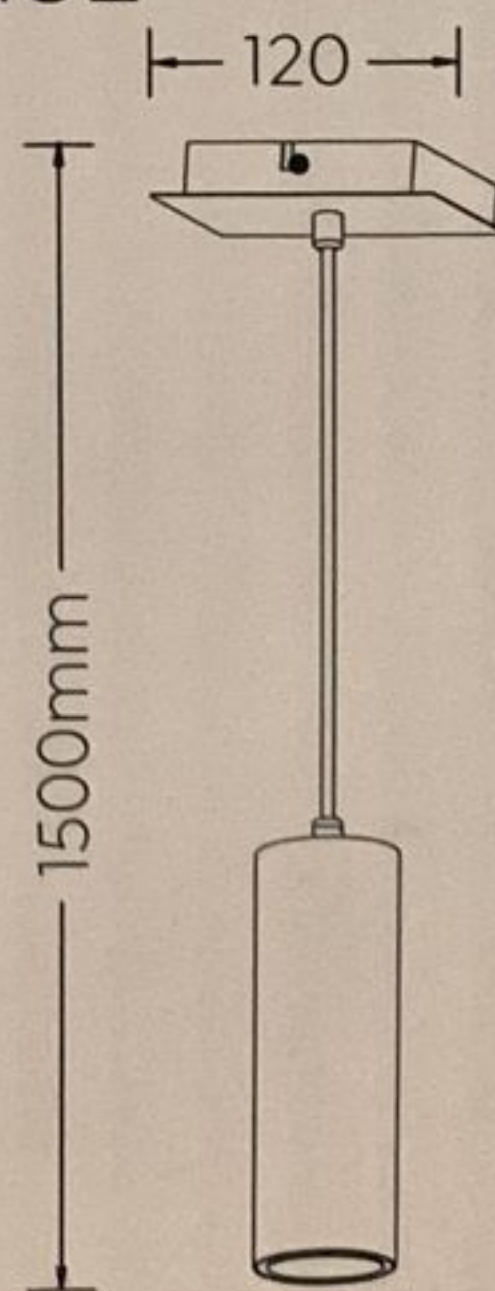

www.trio-lighting.com

CE