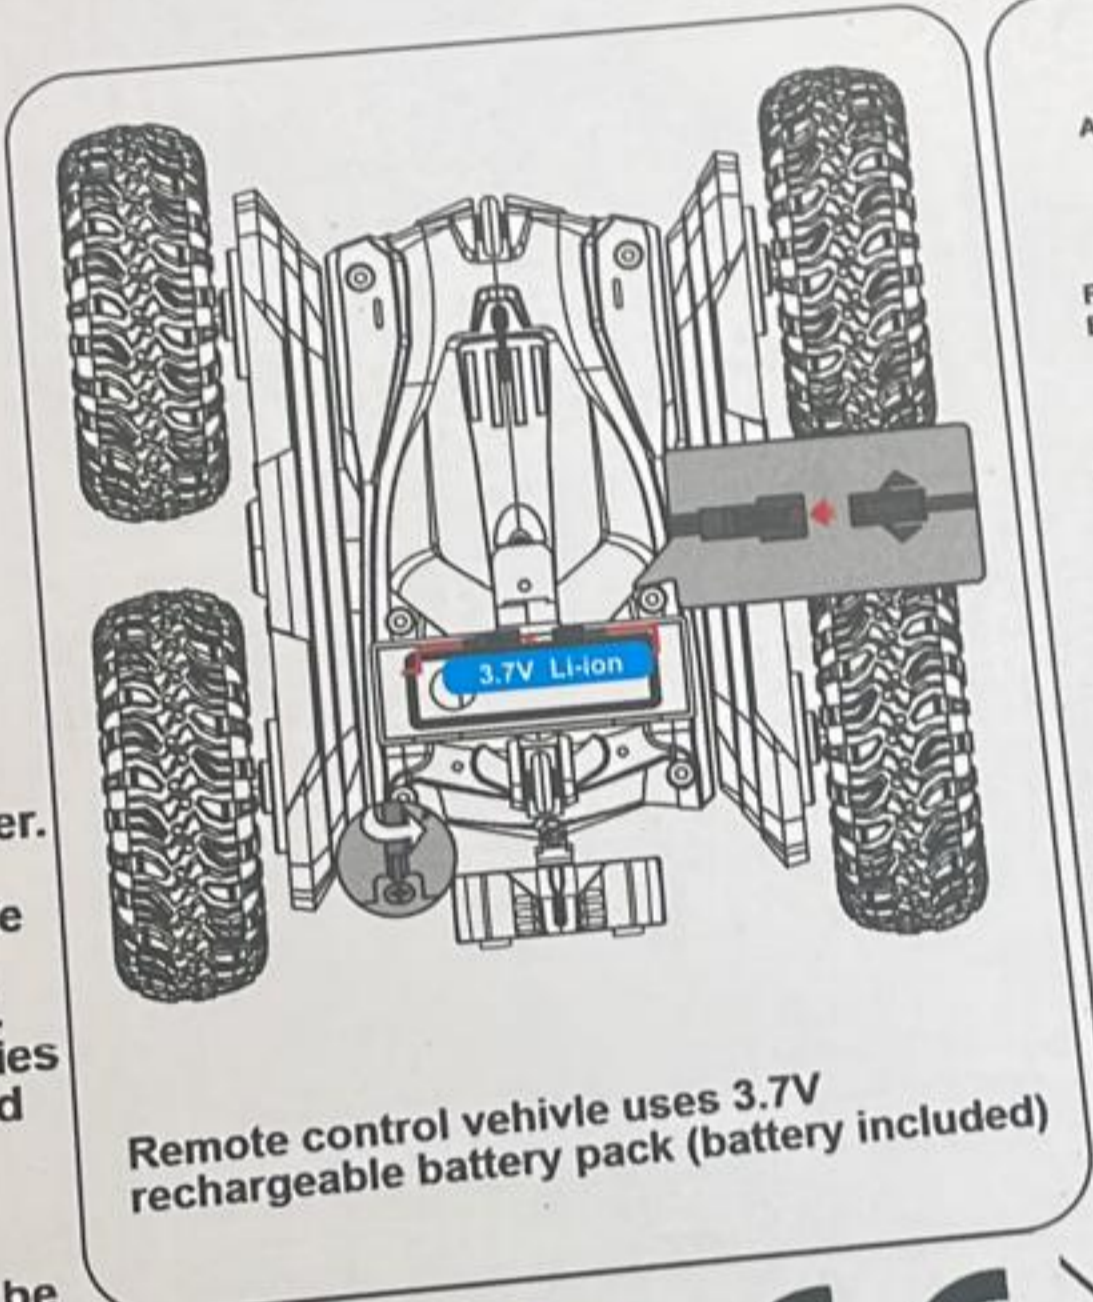

**TRANSFORMER:**  
 with the toy should be  
 h as damage to the cable  
 n the event of such damage,  
 s been rectified.  
 y from illustrations

Remote control vehicle uses 3.7V rechargeable battery pack (battery included)