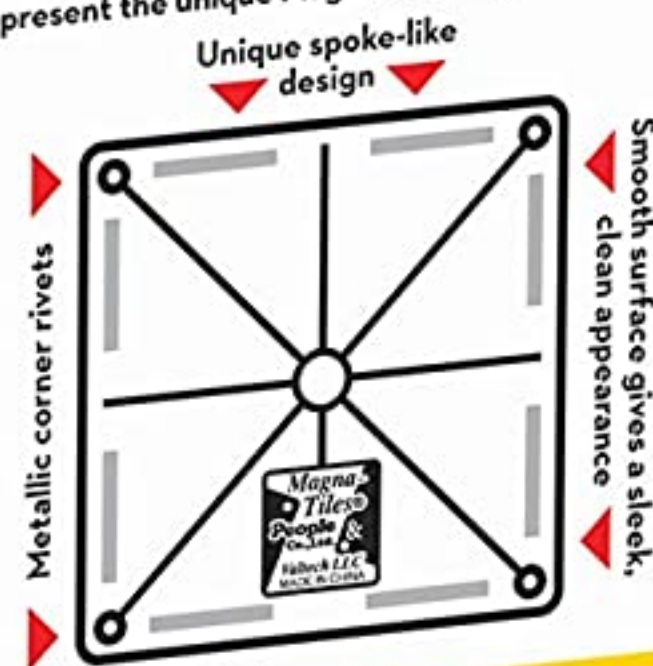

WARNING: CHOKING HAZARD - SMALL PARTS.
Not for children under 3 years.

THEY ALWAYS CONNECT!

The secret is the unique
ability to attract even
when the tiles are flipped!

DON'T SETTLE FOR IMITATIONS!

Look for the following features which
present the unique Magna-Tiles® appearance: