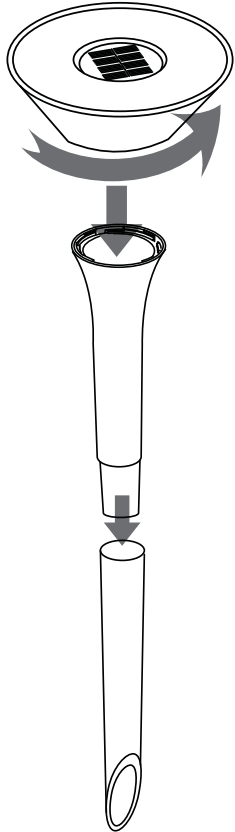

OUTDOOR SERIES

WARM
WHITE
2.700K
& RGB

Ø 10,5cm

35cm

1

ON (2.700K)
RGB
OFF

2

3