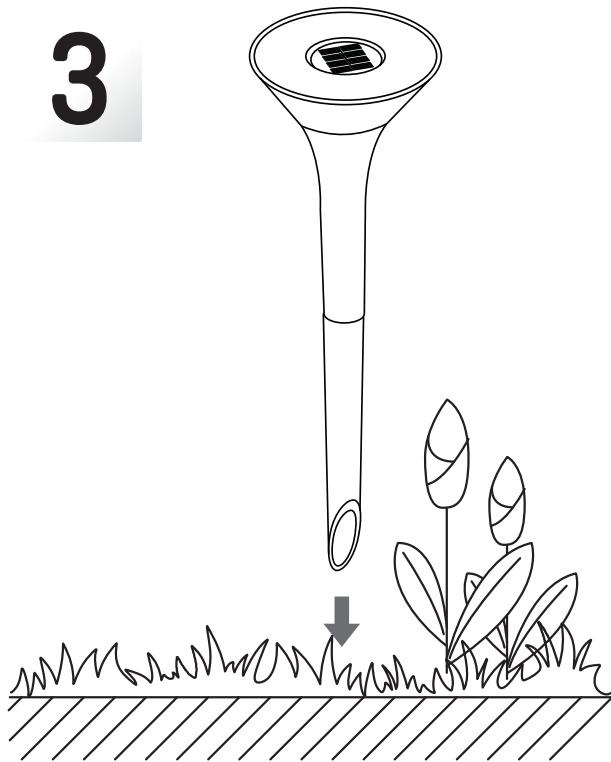

OUTDOOR SERIES

WARM
WHITE
2.700K
& RGB

Ø 10,5cm

35cm

1

ON (2.700K)
RGB
OFF

2

3