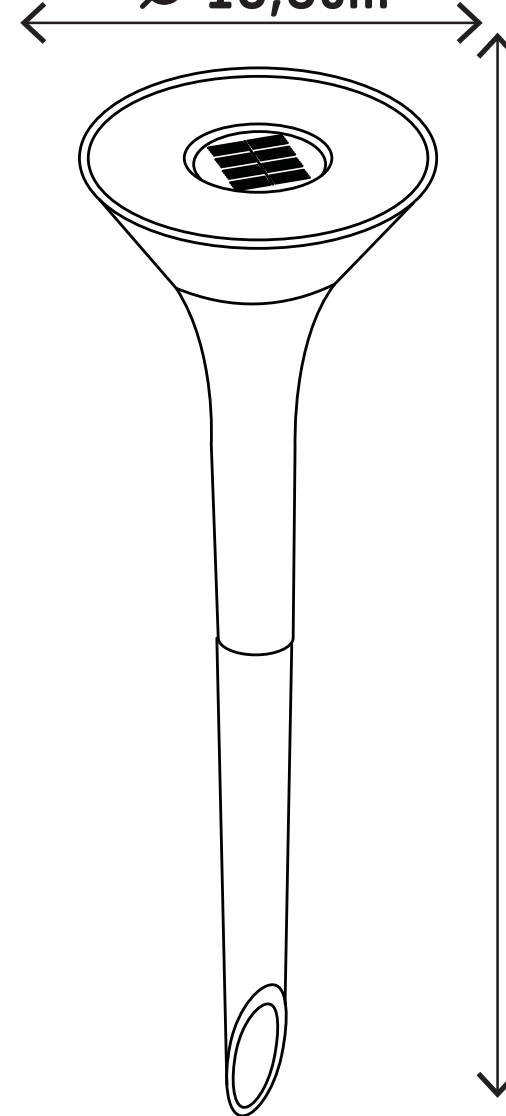

LED's light

OUTDOOR SERIES

Art.Nr.: 1000480

SHADA

Molenmakershoek 28
NL-7328 JK Apeldoorn
The Netherlands
info@shada.nl
WEEE

NL: 3505 - D: 37281017 - AT: 40133 - ES: 7020

IP44

LED's light

OUTDOOR SERIES

WARM
WHITE
2.700K
& RGB

Ø 10,5cm

35cm

1

ON (2.700K)
RGB
OFF

2

3