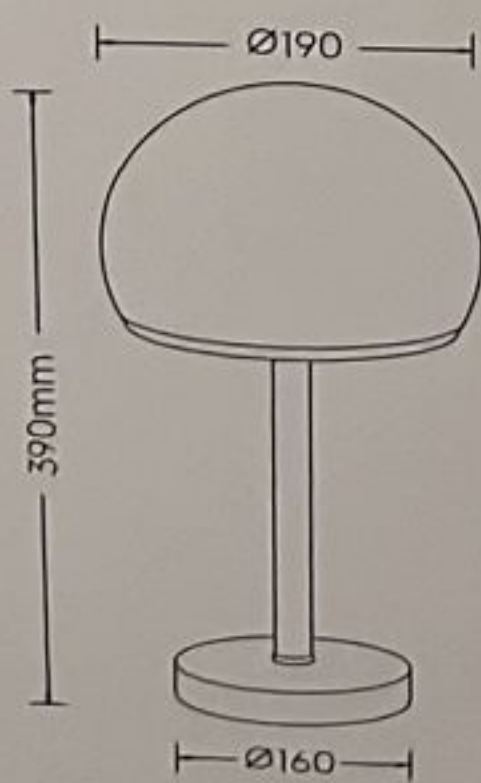

TRIO
LIGHTING FOR YOU

5922011-07

JOOST

230V~50Hz
excl. 1x E27 - max. 40W
class II

trio-lighting.com/
5922011-07

www.trio-lighting.com

CE