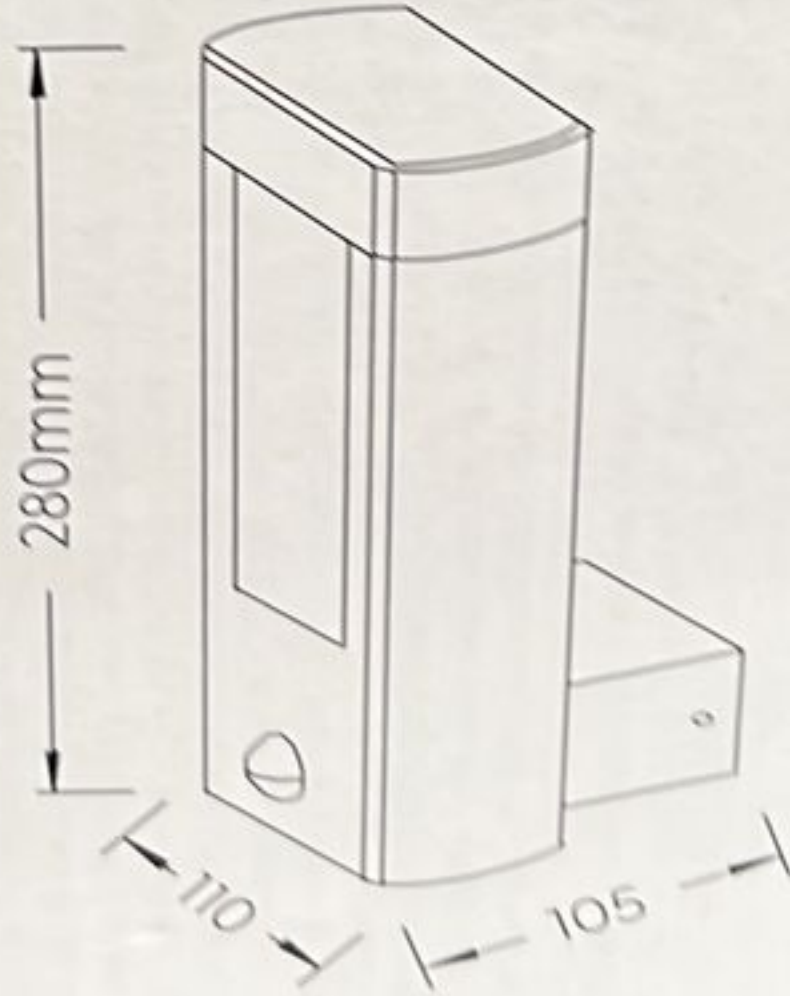

IP54

RHINE

OUTDOOR

TRIO

LIGHTING FOR YOU

221669242

trio-lighting.com/
221669242

RHINE

230V~50Hz
incl. 2x LED 4,5W
class I

2x 450lm
3000 K
>80 CRI
50000 H
30000x ON/OFF

www.trio-lighting.com