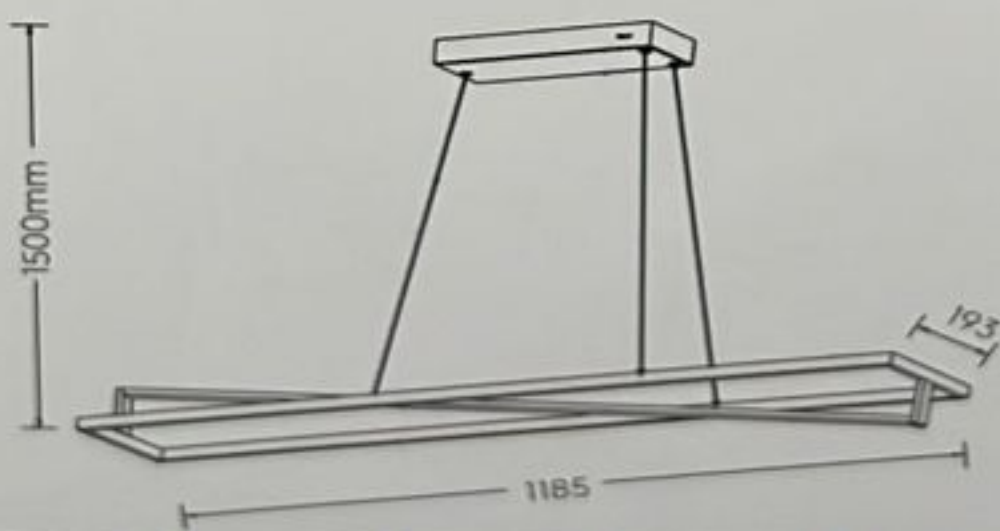

LED
4100
lumen

TRIO
LIGHTING FOR YOU

326810131

EDGE

230V~50Hz
incl. 1x LED 35W
class I

max 4100lm
2300 K + 3000 K + 4000 K
>80 CRI
30000 H
15000x ON/OFF

trio-lighting.com/
326810131

www.trio-lighting.com