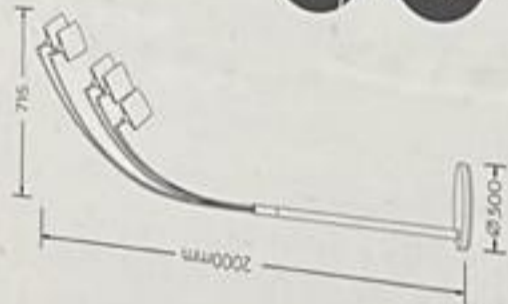

RL
live your light

2/2

R46330501

TOMMY

230V~50Hz
excl. 5x E14 - max. 28W
class II

www.reality-leuchten.de

reality-leuchten.de/
R46330501

TOMMY

Developed in Germany by **RL**
Made in PRC PO 438/21

RL
live your light

BREMEN
ORDER NO. 438
C/NO.: 17
MADE IN CHINA

Art.No.: R46330501/BASE
QTY: 1 PCS
N.W.: 6.6 KGS
G.W.: 6.9 KGS