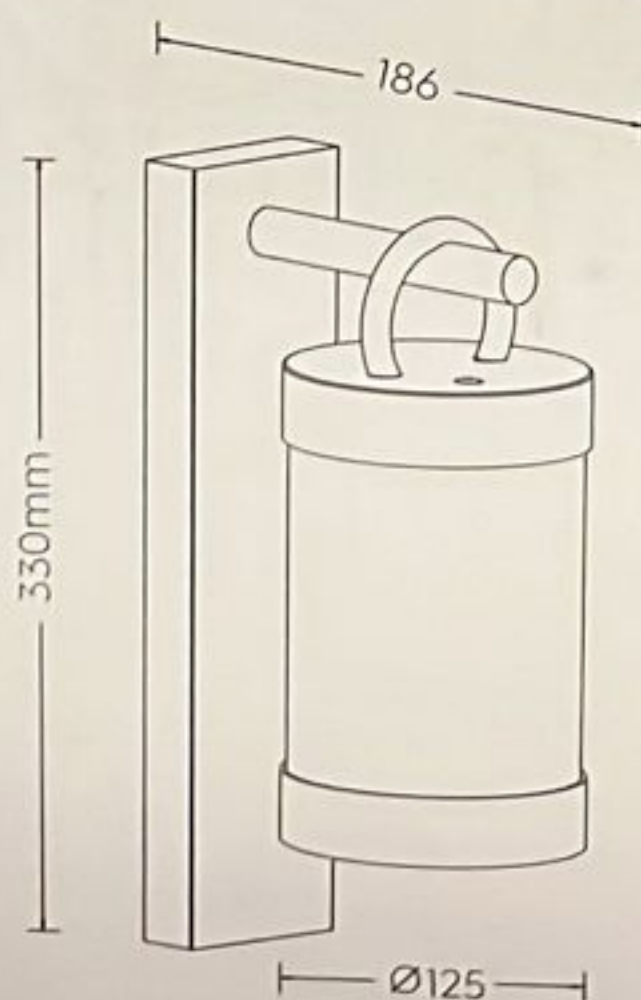

OUTDOOR

 **TRIO**  
LIGHTING FOR YOU

4 017807 413939

**204160124**

**SAMBESI**

230V~50Hz  
excl. 1x E27 - max. 28W  
 class I

**IP44**

[trio-lighting.com/  
204160124](http://trio-lighting.com/204160124)