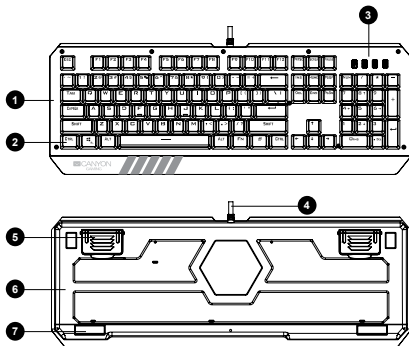

Popis zariadenia

1 Horný kryt	5 Nožičky
2 Klávesy	6 Spodný kryt
3 Kontrolky	7 Podložka
4 Kábel	

Technické parametre

HRÁČSKA KLÁVESNICA HAZARD

104 mechanických spínačov Blue

Životnosť spínačov: 60 miliónov stlačení

2 režimy funkcie „anti ghosting“

Zablokovanie klávesu „WIN“

20 druhov podsvietenia

Dráha klávesu: 4,0 mm

Aktívna dráha spínača: 2,4 mm

Sila stlačenia: 60 g

Opletaný kábel s feritovým magnetickým prstencom

Systémové požiadavky: Windows 7/8/10