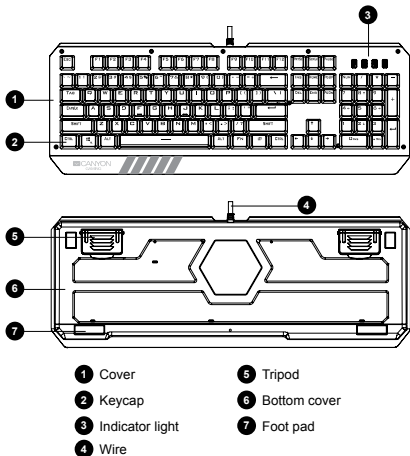

Connection / Physical characteristics

Overview Device

Technical specifications

HAZARD GAMING KEYBOARD

Blue 104 mechanical switches

Buttons lifecycle 60 million pressings

2 types of Anti Ghosting functions

'WIN' button lock