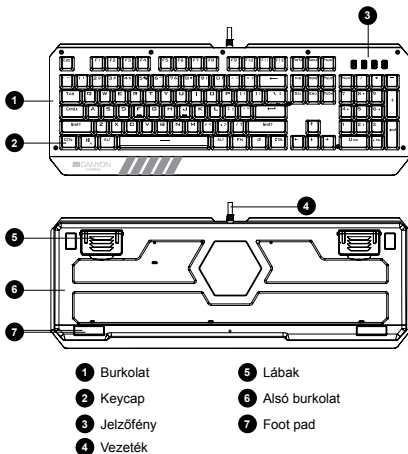

Áttekintés

Műszaki adatok

VESZÉLYES GAMING BILLENTYŰZET

Kék 104 mechanikus kapcsoló

Gombok élettciklusa 60 millió leütés

2 féle Anti Ghosting funkció

WIN billentyű zár

20 típusú háttérvilágítás

Billentyűk utja 4.0 mm

Trigger működtetés 2.4mm

Működési erő 60 g

Fonott kábel ferritmágneses gyűrűvel

Rendszerkövetelmények: WIN 7/8/10