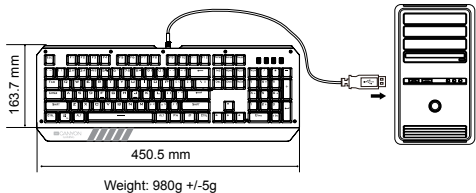

Connection / Physical characteristics

Overview Device

Technical specifications

HAZARD GAMING KEYBOARD

Blue 104 mechanical switches

Buttons lifecycle 60 million pressings

2 types of Anti Ghosting functions

'WIN' button lock