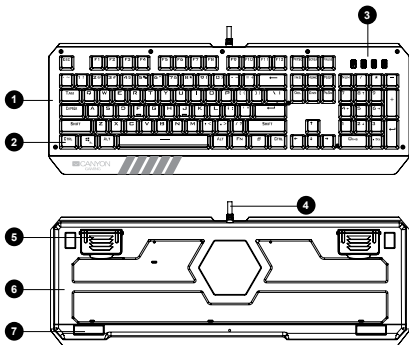

Преглед на устройството

1	Покритие	5	Триножник
2	Клавиш	6	Долно покритие
3	Индикаторна лампа	7	Крачета
4	Антенa		

Технически Характеристики

HAZARD ГЕЙМИНГ КЛАВИАТУРА

104 механични бутони

Жизнен цикъл на бутоните: 60 милиона натискания

2 вида функции Anti Ghosting

«WIN» бутон за заключване

20 вида подсветка

Ход на бутонa 4.0 mm

Задействане на бутонa 2.4mm

Тегло: 60 грама

Оплетен кабел с феритен магнитен пръстен

Системни изисквания: WIN 7 / 8/10