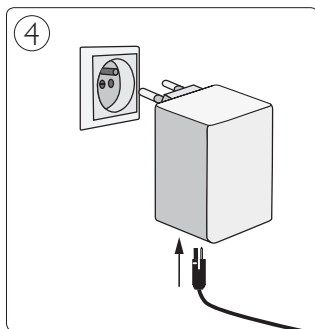

Incl.

B

1

Philips Lighting Contact Centre
Int. Business Reply Service
I.B.R.S. / C.C.R.I. Numéro 10461
5600 VB Eindhoven
Pays-Bas / The Netherlands

www.philips.com/homelighting
☎ +800 7445 4775

4404.016.95011
Last update: 15/04/14