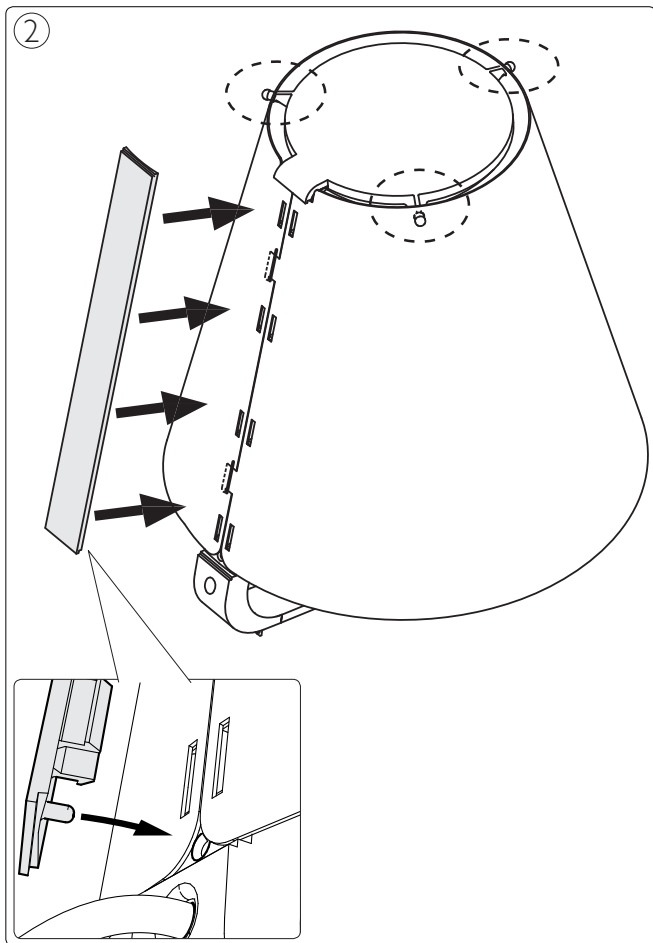

Incl.

B

1

Philips Lighting Contact Centre
Int. Business Reply Service
I.B.R.S. / C.C.R.I. Numéro 10461
5600 VB Eindhoven
Pays-Bas / The Netherlands

www.philips.com/homelighting
☎ +800 7445 4775

4404.016.95011
Last update: 15/04/14