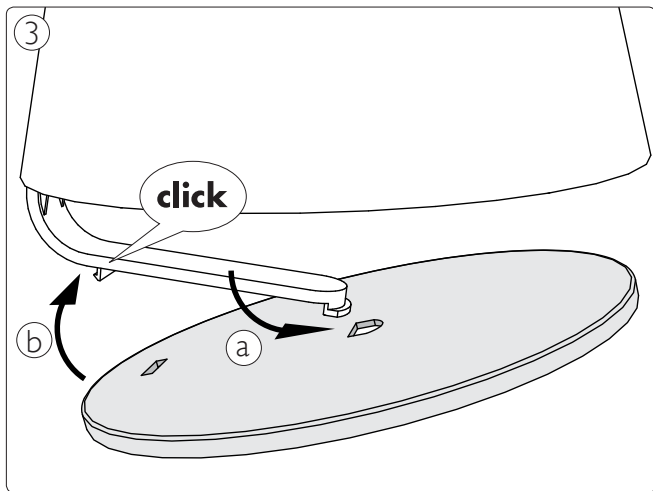

Incl.

B

1

Philips Lighting Contact Centre
Int. Business Reply Service
I.B.R.S. / C.C.R.I. Numéro 10461
5600 VB Eindhoven
Pays-Bas / The Netherlands

www.philips.com/homelighting
☎ +800 7445 4775

4404.016.95011
Last update: 15/04/14