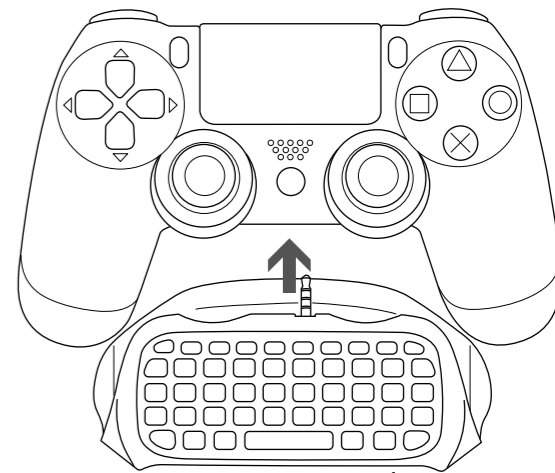

Trust

<http://www.trust.com/20325/faq>

KEYBOARD
GXT 252

1

USB

2

- (A)  Settings
- (B)  Devices
- (C)  Bluetooth Devices

3

- (A)  DUALSHOCK 4 
- Bluetooth Keyboard** 
- (B) Passkey: **xxxxxx**
- 
- (D)  Bluetooth Keyboard 
-  DUALSHOCK 4 

4

- (A)  Settings
 - (B)  Devices
 - (C)  External Keyboard
 - (D)  Type
- Dutch
 - English (united kingdom)
 - English (United States)
 - Finnish
 - French
 - German (Germany)