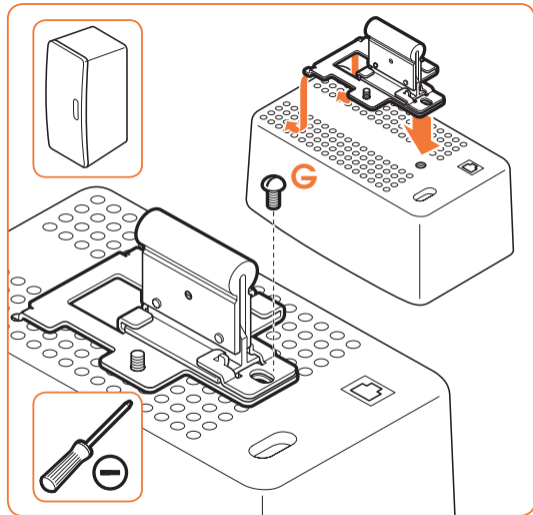

expanding experiences

SOUND 4203

Fits SONOS PLAY:3 (Max. weight load = 5 kg)

Scan the QR-code to find the installation movie on YouTube:

More information on: www.vogels.com

4

5

6