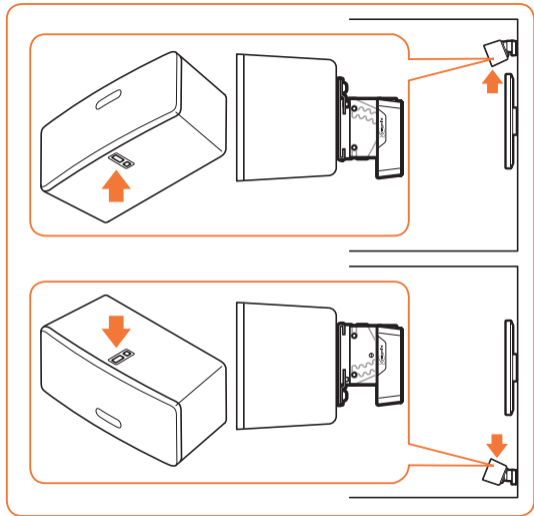

expanding experiences

SOUND 4203

Fits SONOS PLAY:3 (Max. weight load = 5 kg)

Scan the QR-code to find the installation movie on YouTube:

More information on: www.vogels.com

4

5

6