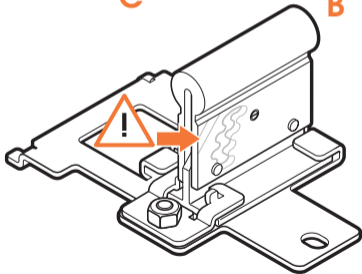

expanding experiences

SOUND 4203

Fits SONOS PLAY:3 (Max. weight load = 5 kg)

Scan the QR-code to find the installation movie on YouTube:

More information on: www.vogels.com

4

5

6