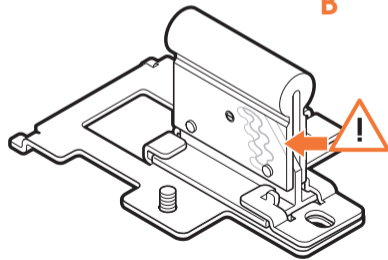

expanding experiences

SOUND 4203

Fits SONOS PLAY:3 (Max. weight load = 5 kg)

Scan the QR-code to find the installation movie on YouTube:

More information on: www.vogels.com

4

5

6