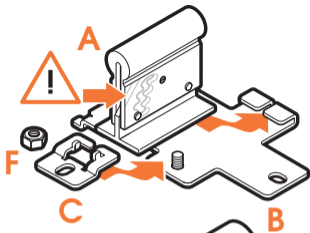

expanding experiences

SOUND 4203

Fits SONOS PLAY:3 (Max. weight load = 5 kg)

Scan the QR-code to find the installation movie on YouTube:

More information on: www.vogels.com

4

5

6