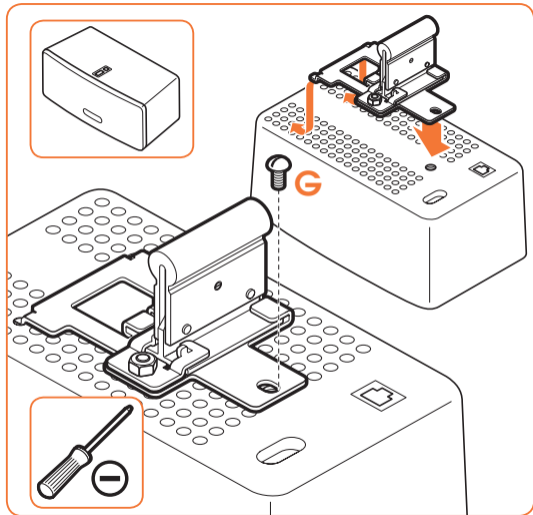

expanding experiences

SOUND 4203

Fits SONOS PLAY:3 (Max. weight load = 5 kg)

Scan the QR-code to find the installation movie on YouTube:

More information on: www.vogels.com

4

5

6