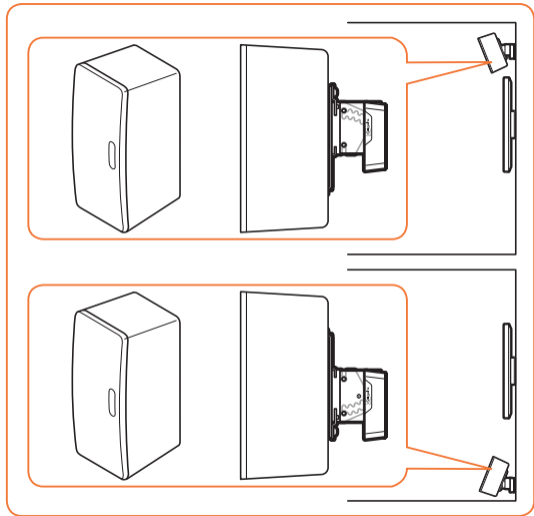

expanding experiences

SOUND 4203

Fits SONOS PLAY:3 (Max. weight load = 5 kg)

Scan the QR-code to find the installation movie on YouTube:

More information on: www.vogels.com

4

5

6