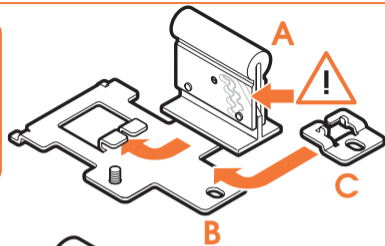

expanding experiences

SOUND 4203

Fits SONOS PLAY:3 (Max. weight load = 5 kg)

Scan the QR-code to find the installation movie on YouTube:

More information on: www.vogels.com

4

5

6