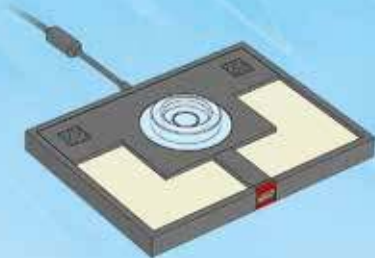

+

Start game
Spiel starten
Commencer à jouer

Start spillet
Game starten
Starta spelet

Aloita peli
Iniciar juego
Avvia il gioco

Download the latest game content to use this character

- Lade dir die neusten Spielinhalte herunter, um diese Figur zu benutzen
- Télécharge le contenu le plus récent du jeu pour utiliser ce personnage
- Download det nyeste spilindhold for at bruge denne figur
- Download de nieuwste game-inhoud om deze figuur te kunnen gebruiken
- Ladda ner det senaste spelinnehålllet för att använda den här karaktären
- Last ned det nyeste spillinnholdet for å ta i bruk denne figuren
- Pääset käyttämään tätä hahmoa lataamalla pelin uusimman sisällön
- Descarga la última actualización de contenido para usar este personaje
- Scarica gli ultimi contenuti del gioco per usare questo personaggio