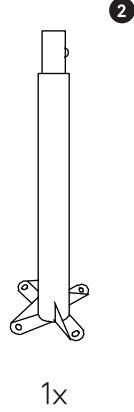

INCLUDED PARTS

UMBRELLA

STANDARD

LOWER LEG

UPPER LEG

M8x18

M8x16

ASSEMBLING