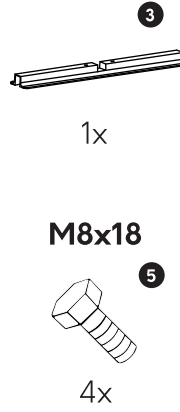

INCLUDED PARTS

UMBRELLA

STANDARD

LOWER LEG

UPPER LEG

M8x18

M8x16

ASSEMBLING