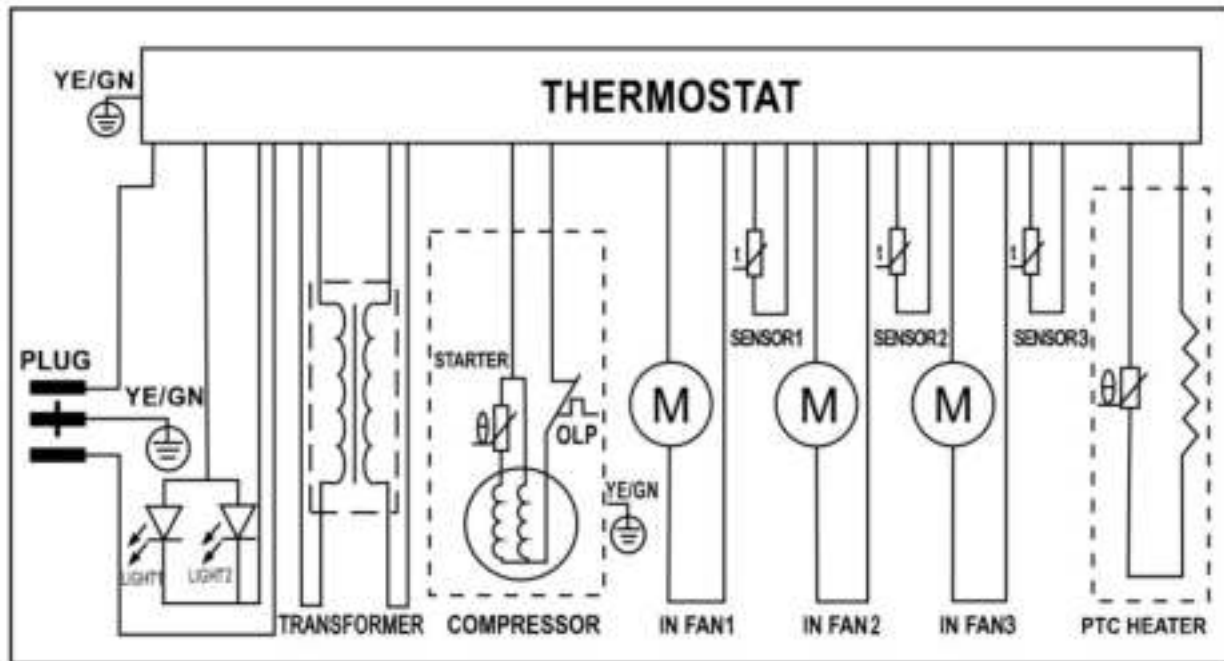

110mm

VESTFROST
SOLUTIONS

Wine cellar WFG32

MODEL:0-S704002H6030803

SPECIFICATIONS

| | |
|------------------------|-----------|
| SERIAL NO.: | |
| CLIMATE CATEGORY | N |
| REFRIGERANT | R600a |
| AMOUNT | 30g |
| INSULATION BLOWING GAS | C-Pentane |
| RATED VOLTAGE | 220-240V |
| RATED FREQUENCY | 50Hz |
| RATED CURRENT | 0.5A |
| NET WEIGHT | 41Kg |
| NET VOLUME | 114L |
| BOTTLE CAPACITY | 38 |

FALKEVEJ 12 DK-6705 ESBJERG, DENMARK

Free Standing Installing Only

75mm