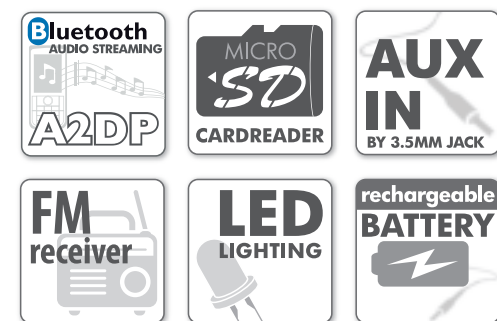

With luxurious leather finish and
convenient carrying strap (also removable)