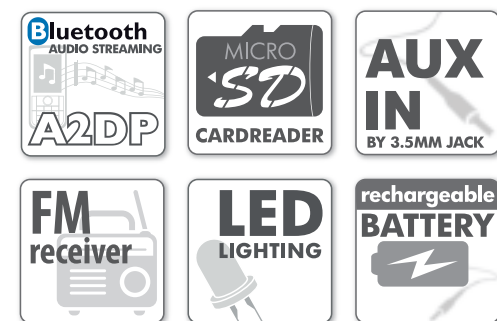

With luxurious leather finish and
convenient carrying strap (also removable)