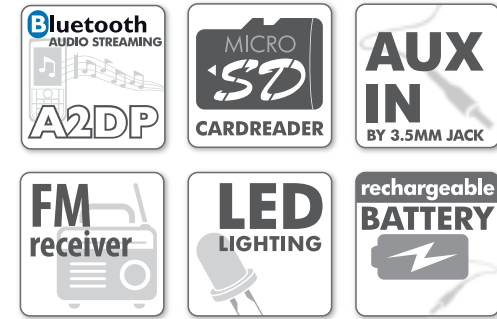

Wireless Bluetooth® technology
(Up to 10m range - Bluetooth v2.1 + EDR)
Supports A2DP and AVRCP profile
Plays micro SD card (up to 32GB)
FM radio (automatic scan and storage)
Blue LED light (breathing effect)
11W + 21 high power sound
(2x 2"/2W horns and 1x 4"/7W subwoofer)
Built-in rechargeable battery (up to 8 hours)
Buttons for: previous/next,
play/pause, mode and volume
Built-in 3.5mm audio input jack
(for optional wired connection, cable incl.)
Compatible with Bluetooth smartphones,
tablets, pc's and notebooks
Charged by 5V USB (80cm USB-to-Micro USB cable incl.)
Size: Ø136 mm x 314 mm

HPG 518BTL
Portable Bluetooth® 2.1 tube speaker with LED light and built-in battery