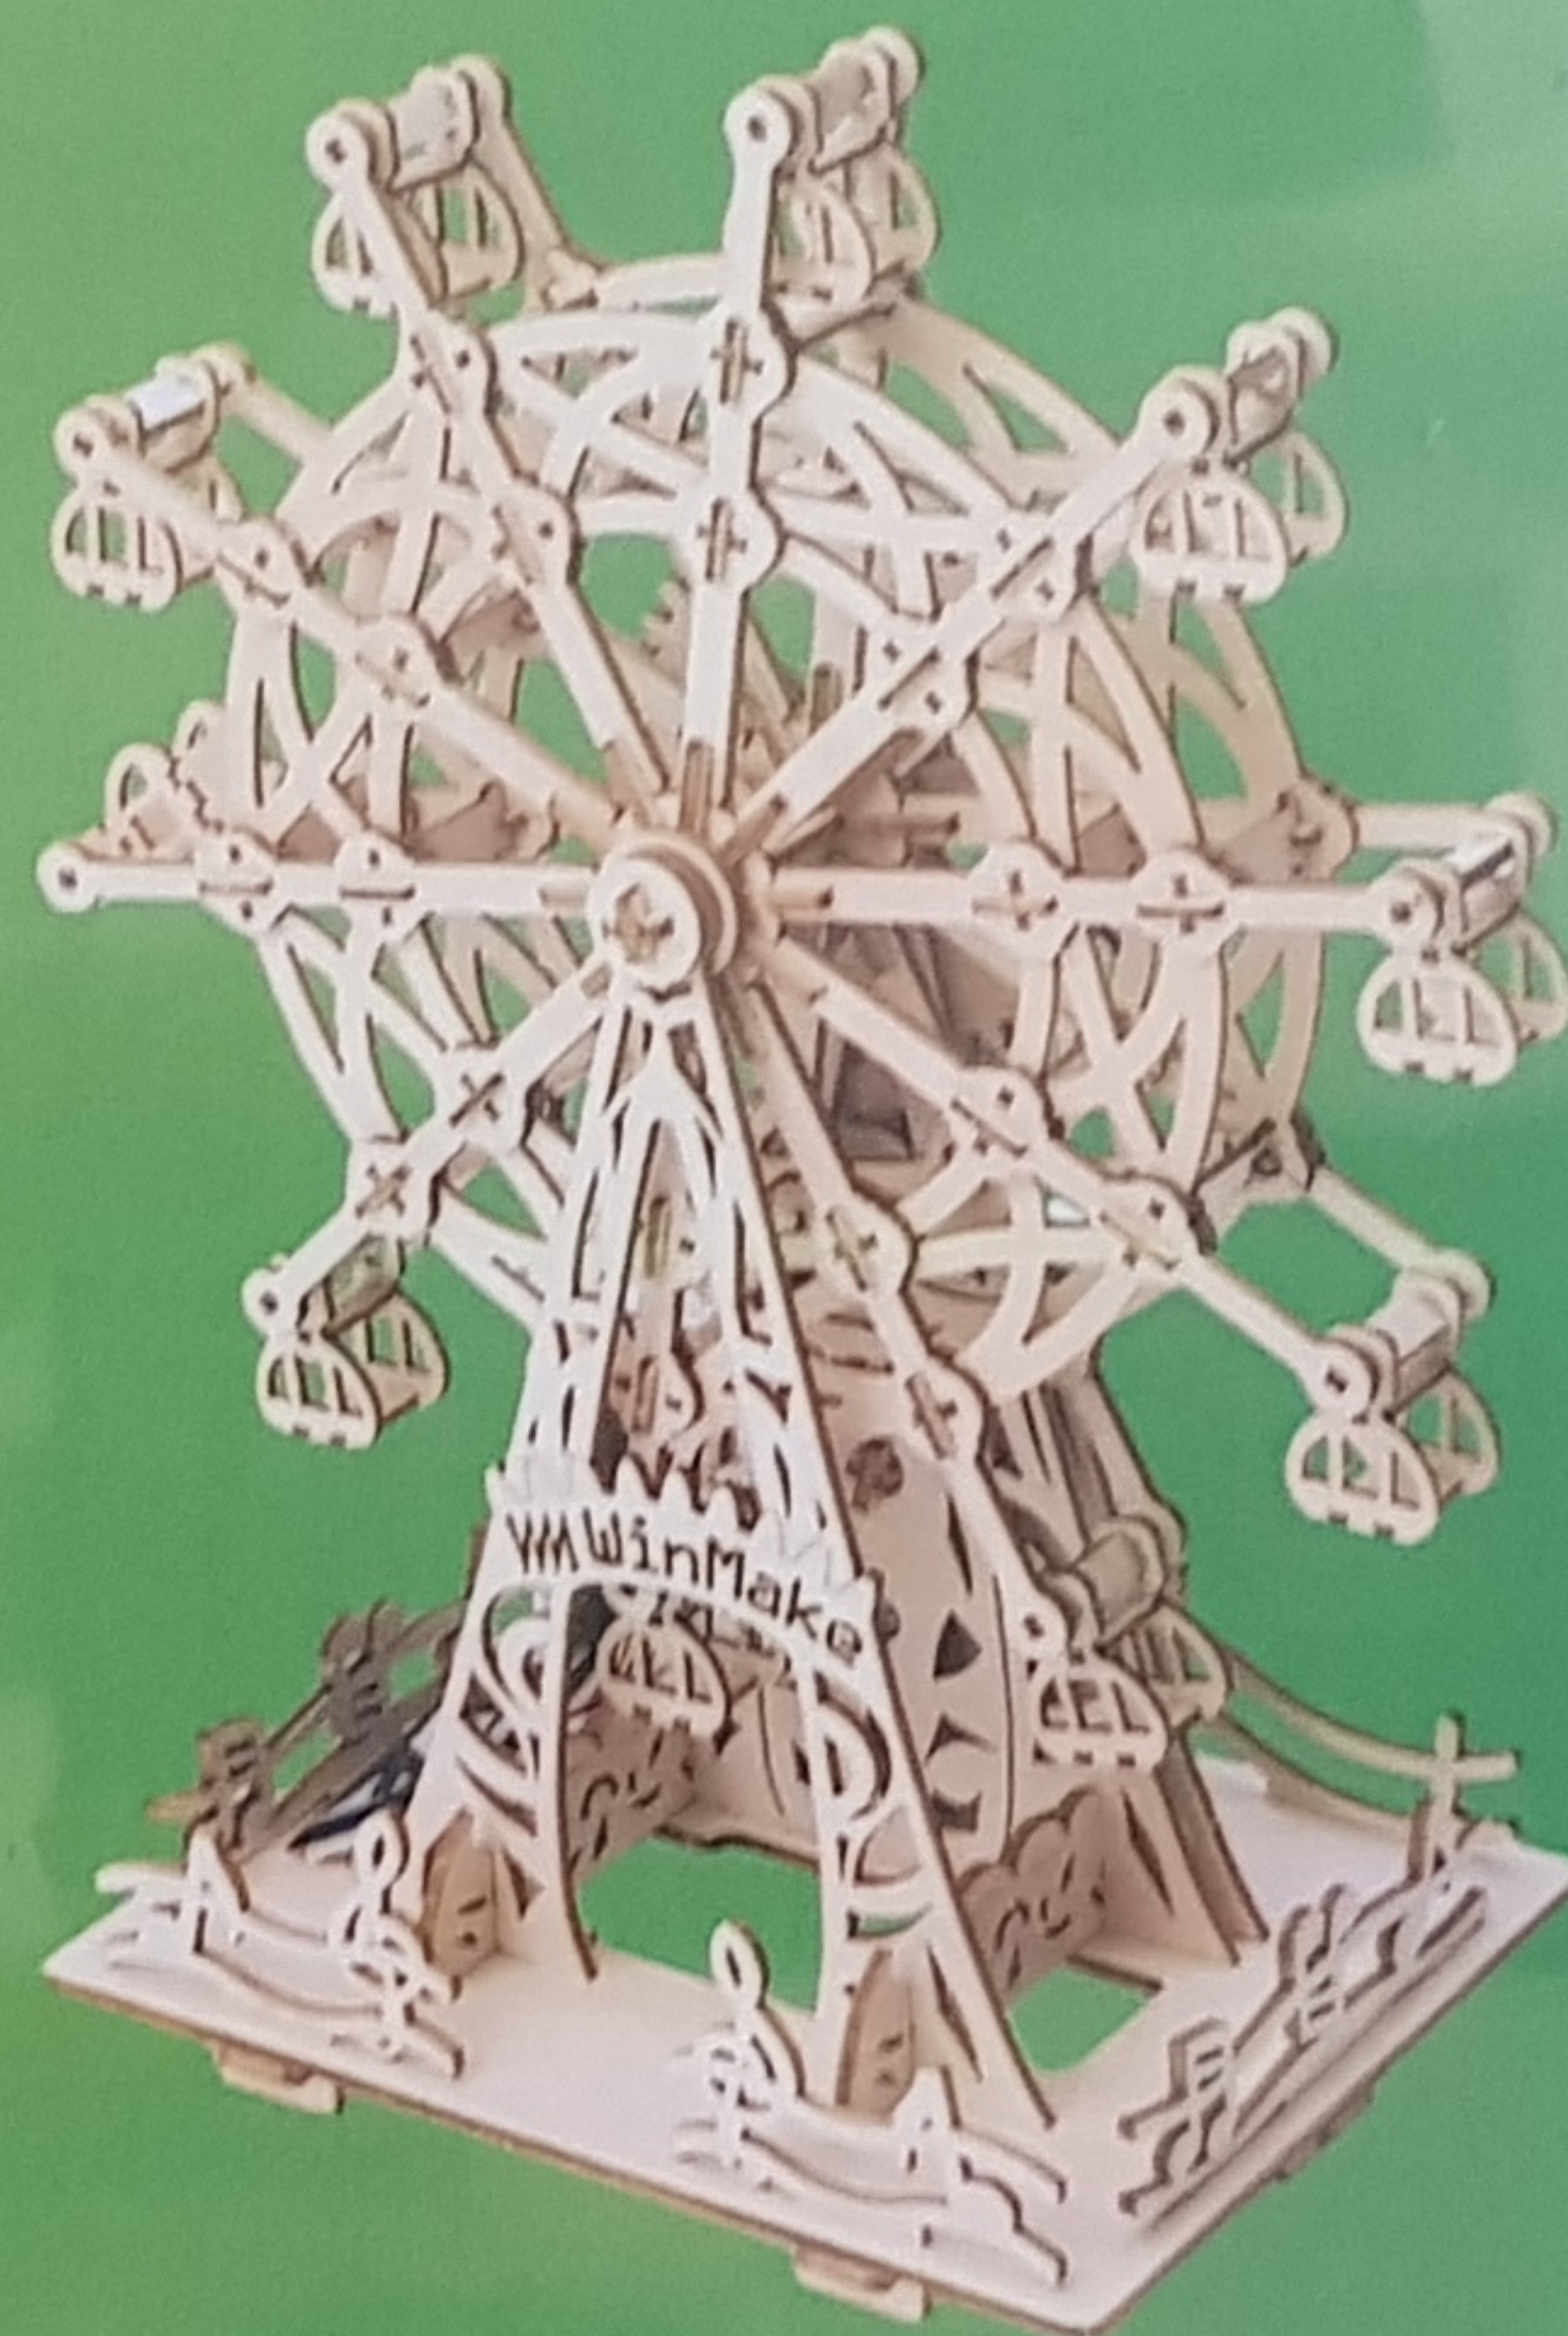

De Bouwplaats
unieke bouwpakketten

3D

Solar Power Wooden Puzzle

Ferris Wheel

PZ-041

WARNING

CHOKING HAZARD-Small parts
Not for Children under 3 years

Made in P.R.C