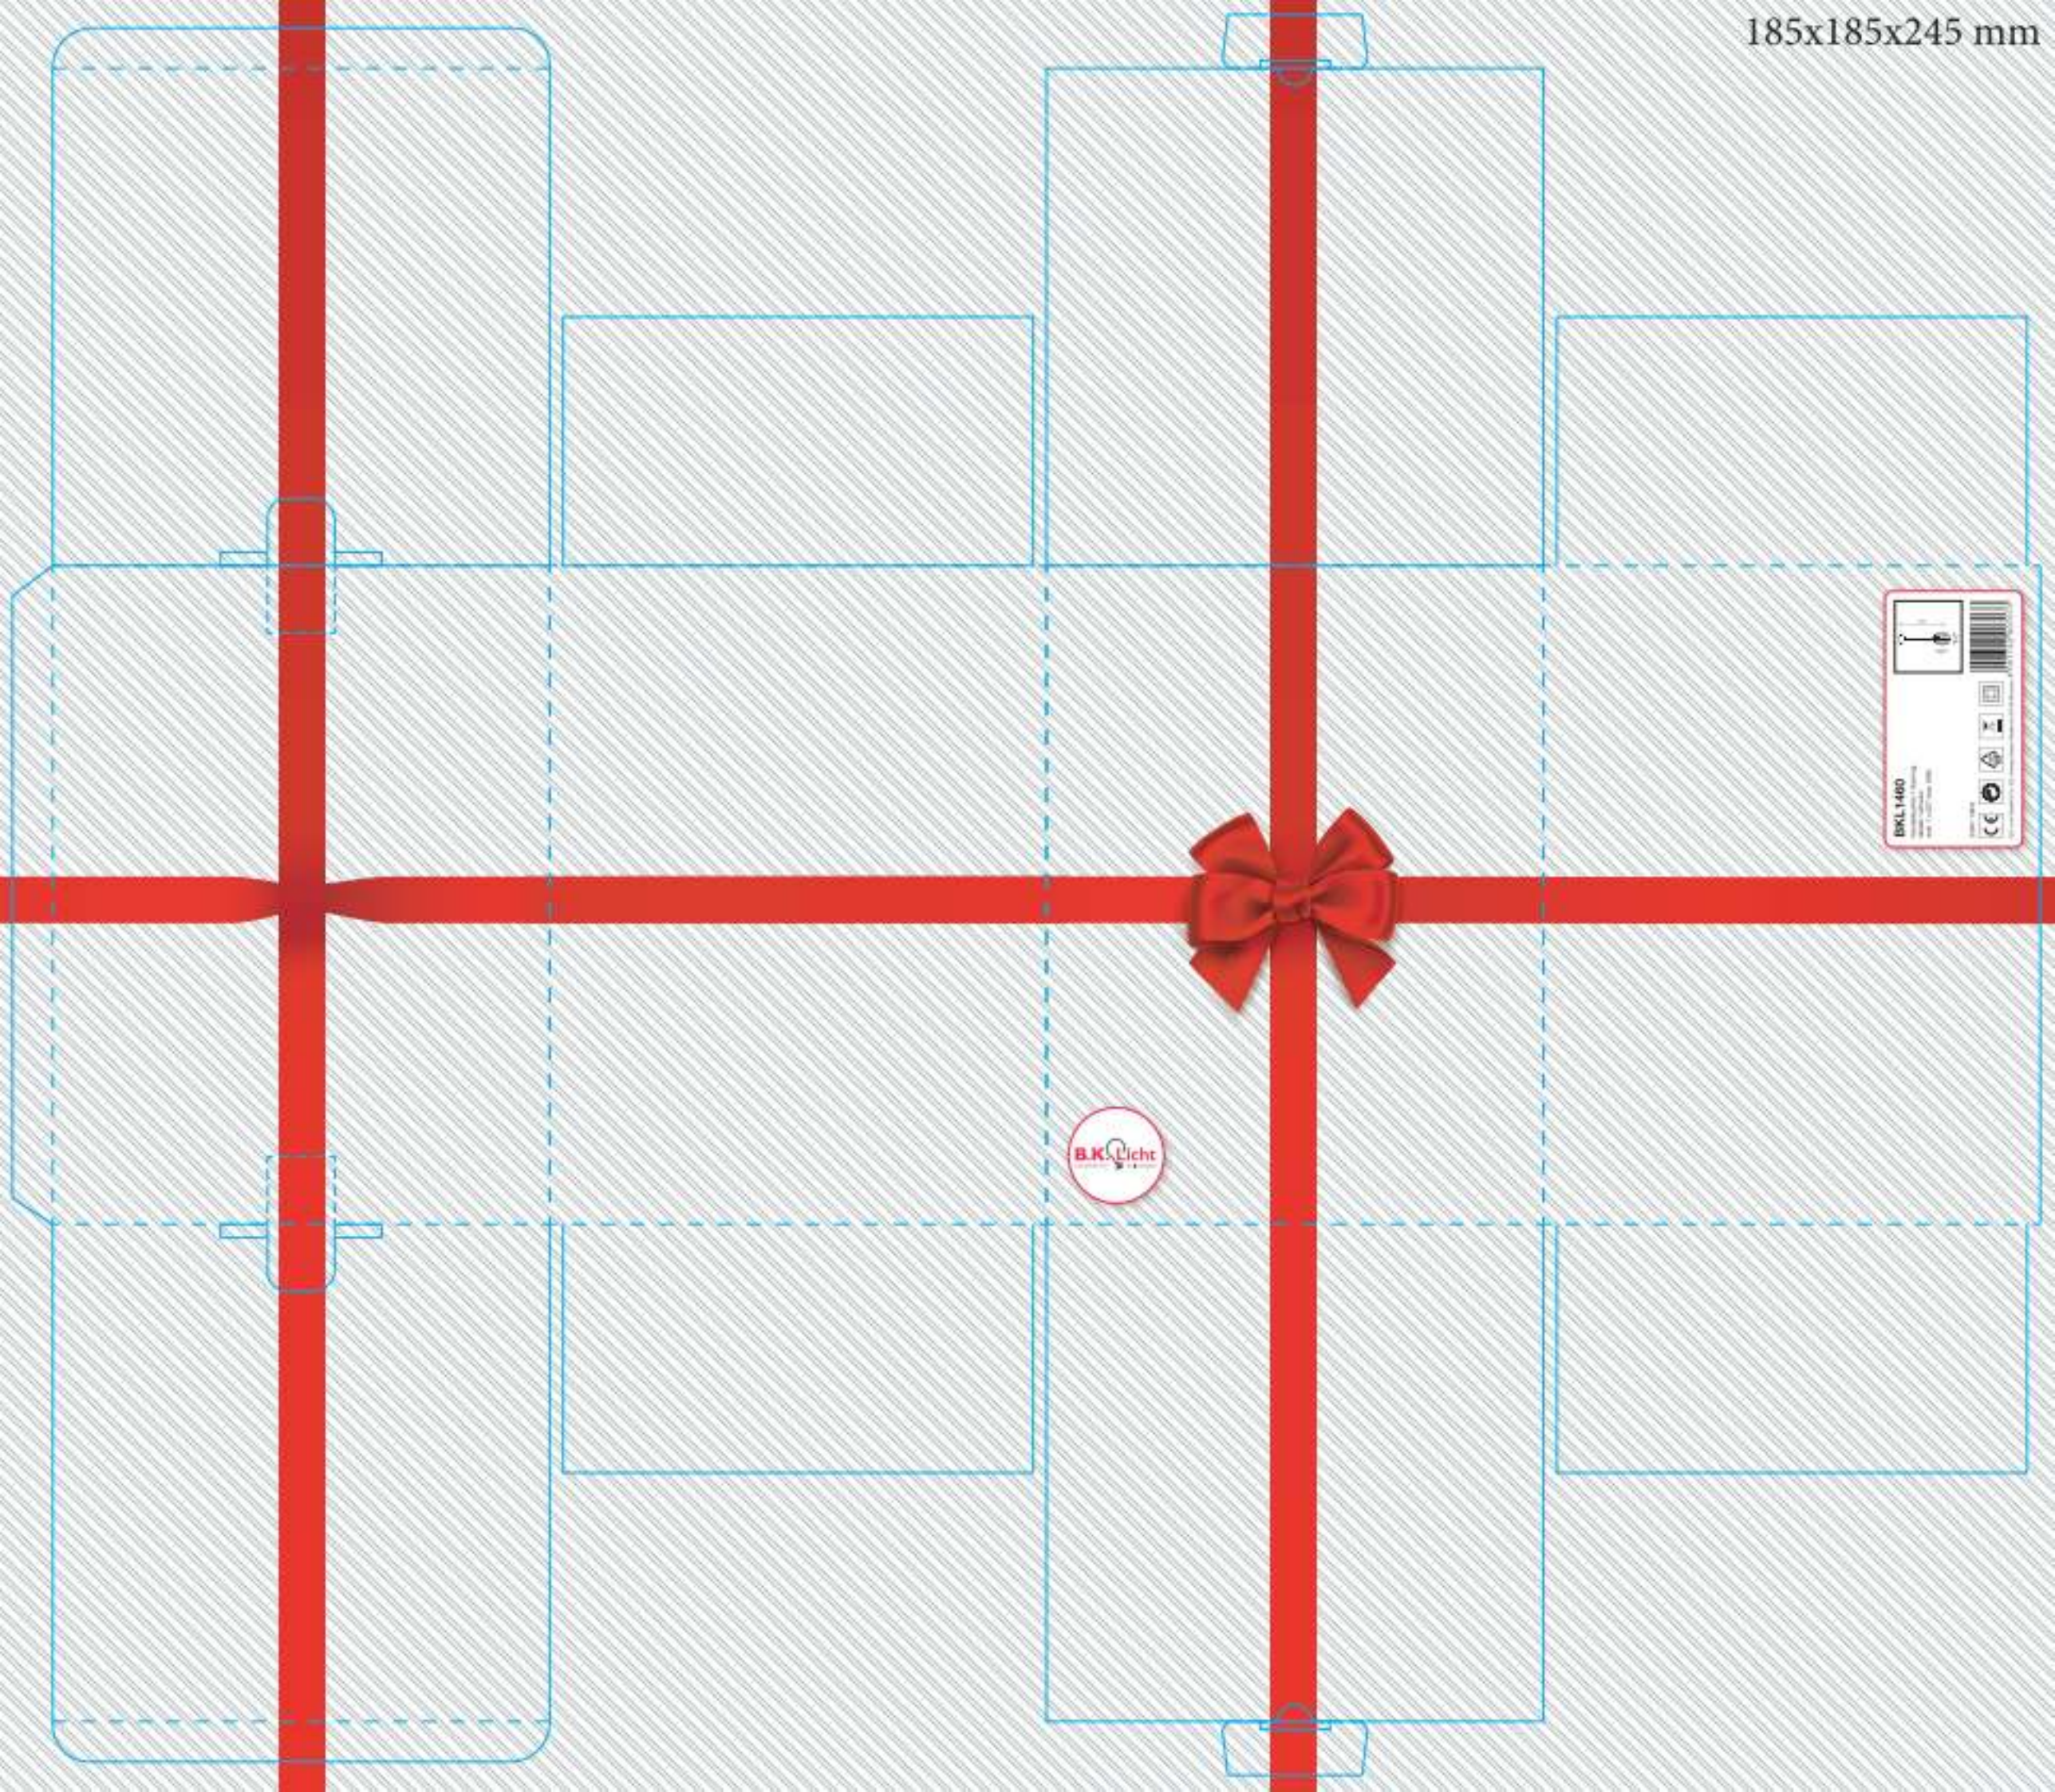

185x185x245 mm

BKL 1400

Barcode

Technical specifications and icons