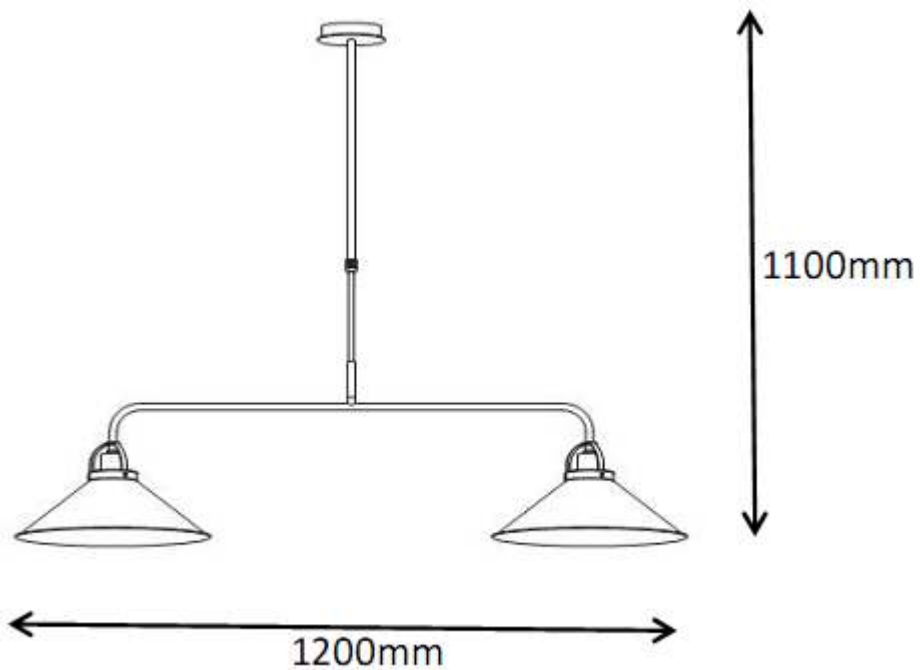

Line drawing of the item (with outline dimensions)

Item number: 31320/02/97

Installation drawing (the same as it in its instruction manual)

Technical details

materials used:	Steel+fabric	
color:	97	rusty brown
dimmable and how is the fixture dimmable:		
size:	Height:	110cm
	Length:	120cm
	Width:	
	Net Weight:	2.4kgs
power requirements:	220-240V~50HZ	
bulb type and maximum Wattage:	E27	Max.60w
number of bulbs:	2XE27	
IP degree:	IP20	