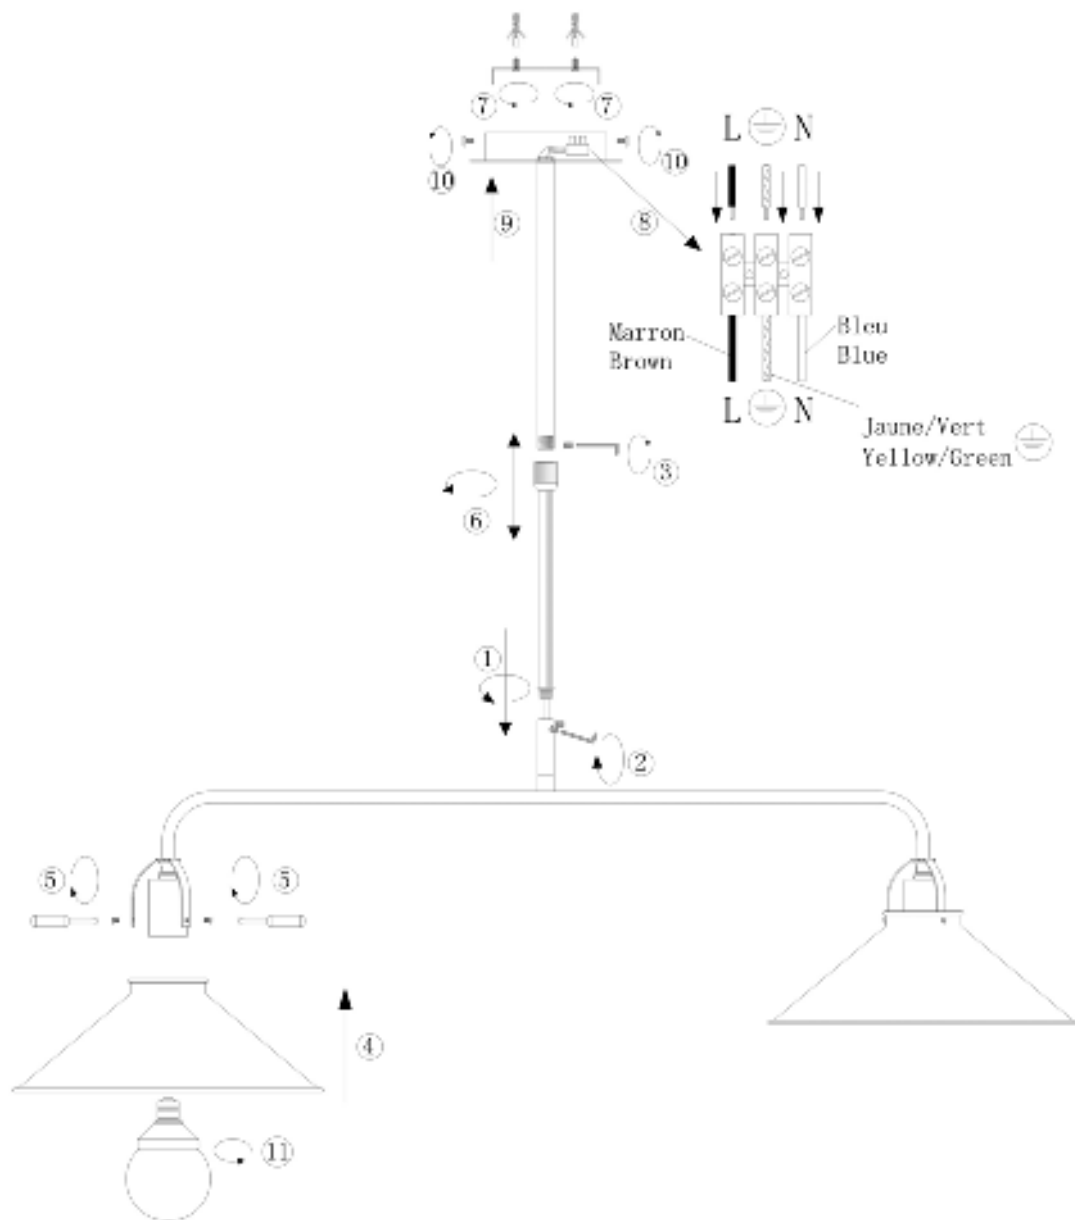

Line drawing of the item (with outline dimensions)

Item number: 31320/02/97

Installation drawing (the same as it in its instruction manual)

Technical details

materials used:	Steel+fabric	
color:	97	rusty brown
dimmable and how is the fixture dimmable:		
size:	Height:	110cm
	Length:	120cm
	Width:	
	Net Weight:	2.4kgs
power requirements:	220-240V~50HZ	
bulb type and maximum Wattage:	E27	Max.60w
number of bulbs:	2XE27	
IP degree:	IP20	