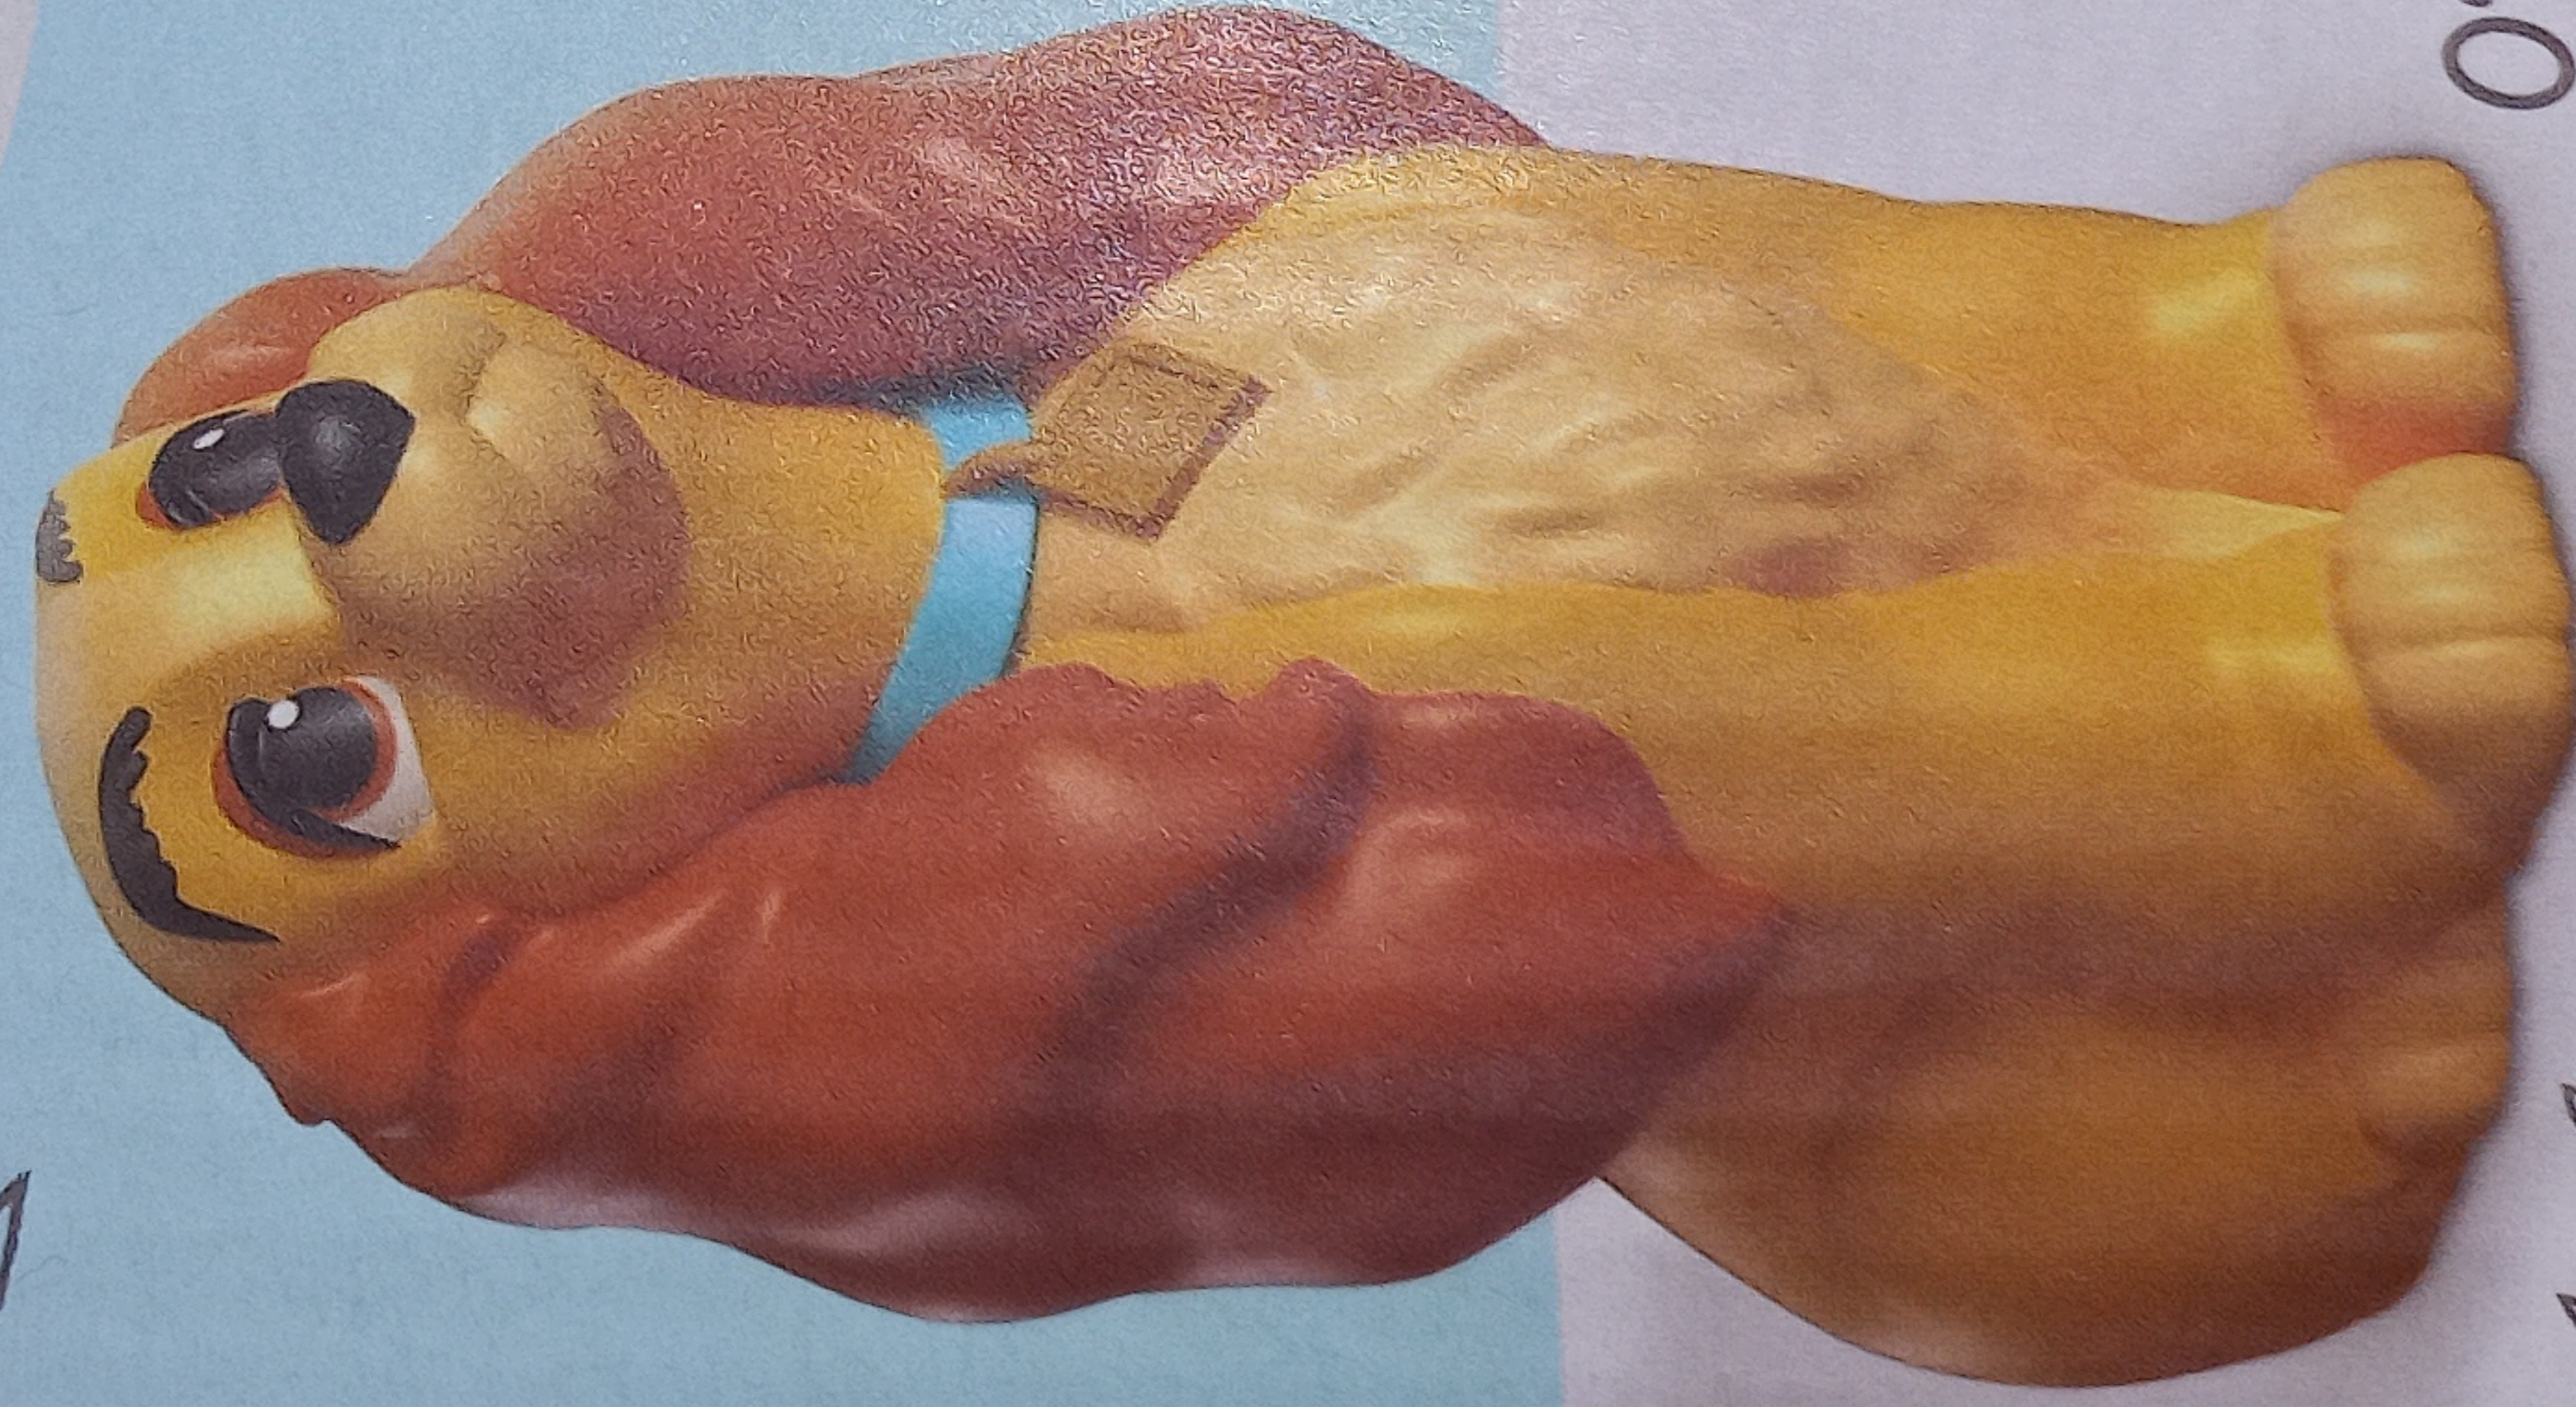

Disney
Lady and the
TRAMP

LADY
Light

APPROX
17 CM
TALL

ON

Requires 2 x AAA 1.5V

 This light is not a toy. Warning! Choking Hazard. Not suitable for children under 36 months due to potential release of small parts. Batteries not included.