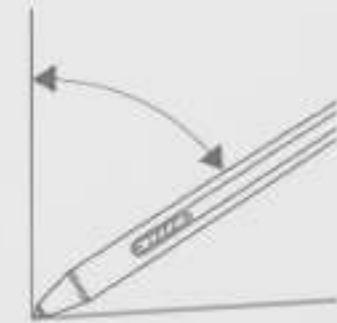

XP-PEN®

Deco LW Pen Tablet

Deco LW Pen Tablet

XP-PEN®

DIM. 315 x 187 x 8.8 mm

Tilt

8192 Levels

POWERED
X3

Powered by X3

Pen Tablet | Specifications

Product Name	Deco LW Pen Tablet	Charging Time	< 2 hours
Product Model	IT1060B	Ports Included	USB-C
Color	Blue	Power Input	5V = 1A
Stylus	X3 Elite	Compatibility	Windows 7 (or later)
Tilt	60°		Mac OS X 10.10 (or later)
Pressure Levels	8192		Android 6.0 (or later)
Resolution	5080 LPI		Chrome OS 88 (or later)
Wireless Technology	Bluetooth v5.0		Linux
Continuous Operation Time	> 10 hours		

XPPEN TECHNOLOGY CO.
service@xp-pen.com www.xp-pen.com