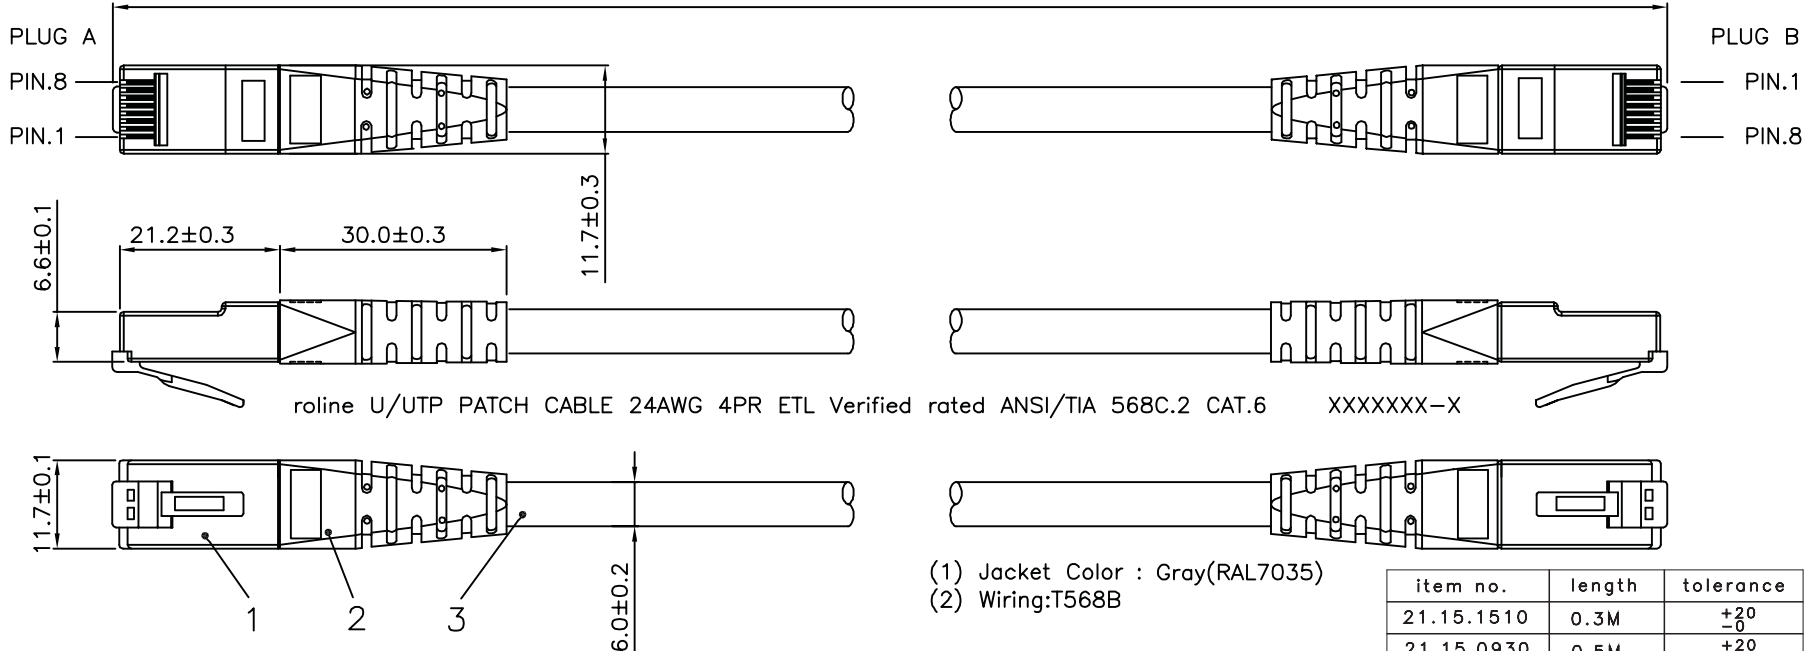

1 2 3 4 5 6

Total length (optional)

- (1) Jacket Color : Gray(RAL7035)
- (2) Wiring:T568B

item no.	length	tolerance
21.15.1510	0.3M	+20 -0
21.15.0930	0.5M	+20 -0
21.15.0931	1M	+20 -0
21.15.0923	1.5M	+20 -0
21.15.0932	2M	+20 -10
21.15.0933	3M	+20 -10
21.15.0935	5M	+30 -20
21.15.0937	7M	+30 -20
21.15.0940	10M	+30 -20
21.15.0945	15M	+30 -20
21.15.0950	20M	+70 -30

Specification :

- Material :
1. RJ45 Plug :
 - 1-1. Housing : Polycarbonate, Transparent color.
 - 1-2. Contact material : Phosphor Bronze with 50-60 micro-inch Nickel plated.
 - 1-3. Contact finished : Min. 50 micro-inch Gold plated.
 2. Molding: PVC.
 3. Cable :
 - 3-1. Jacket : PVC.
 - 3-2. Conductor : 24 AWG stranded copper.
 - 3-3. Isolation : PE.
 - 3-4. Isolation Cross Bar for 4 pairs : PE.
 4. Cable structure : U/UTP, 4 twisted pair with Cross Bar.
 5. Minimum Bending Radius: 50mm

item no	21.15.1510	21.15.0930	21.15.0931	21.15.0923	21.15.0932
	21.15.0933	21.15.0935	21.15.0937	21.15.0940	21.15.0945
Desc	ROLINE Cat 6 U/UTP Patch Cord,Gray				
"#": Matching DIM.	DRAWING	23.JuL.2016	byz		
"*": Important DIM.	CHECK	23.JuL.2016	Jane		
Others General DIM.	APPROVAL	23.JuL.2016	Jaimy		
GENERAL TOLERANCE OF DIMENSIONS		DATE	NAME		
X.XXX ±0.005	SCALE	1/1 (A4)	UNIT	mm	
X.XX ±0.05			DRAWING NO.		
X.X ±0.1			DRAWING CLASSIFICATION		S
				1 OF 1	

No.	MODIFIED AREA	ORIGINAL	MODIFY	DATE	MODIFIER

1 2 3 4 5 6 10cm