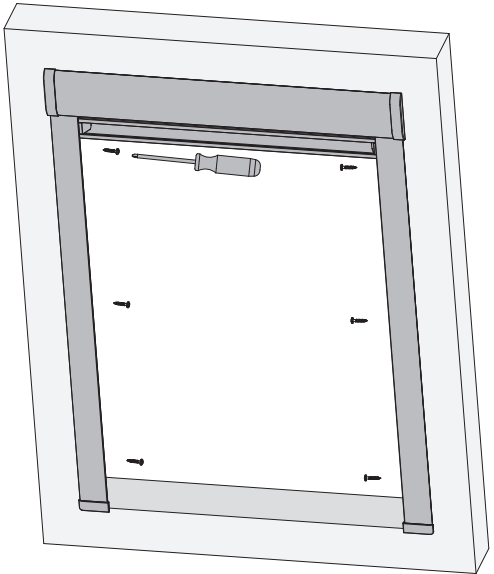

## Dakraam Rolgordijn

C(K)02, C(K)04, F(K)06, M(K)04, U(K)04: 8 pcs  
M(K)06, S(K)06, M(K)08, U(K)08: 10 pcs  
P(K)10: 12 pcs

Ø3 x 16mm

3

4

5