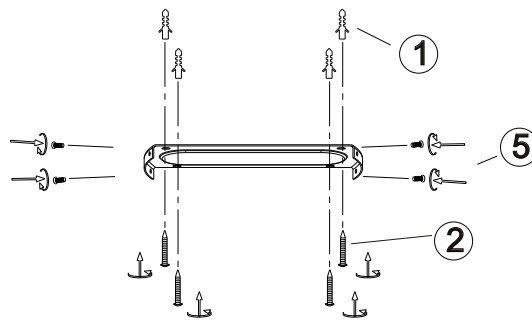

INSTRUCTION MANUAL

Climo Star CL Silver 102126

Ceiling Fan lamp
incl. LED QL7001051
6x650lm Module
1600lm Lamp
6x6.6W LED Module
40W Lamp
220-240V~50Hz
3000-6500-4000K
CRI > 80
30000 h
15000 ON/OFF

Overall Sizes: