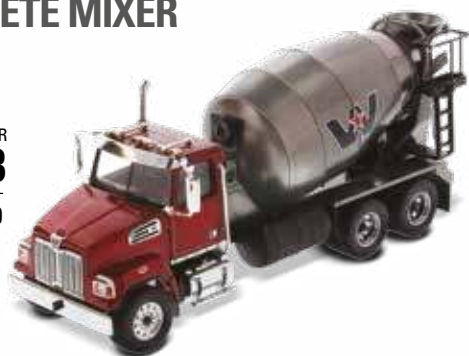

WESTERN STAR® 4700 SF TANDEM CONCRETE MIXER

7 $\frac{1}{4}$ x 2 $\frac{3}{8}$ x 3 in.
185 x 60 x 76 mm

ITEM NUMBER
71033

Scale 1:50