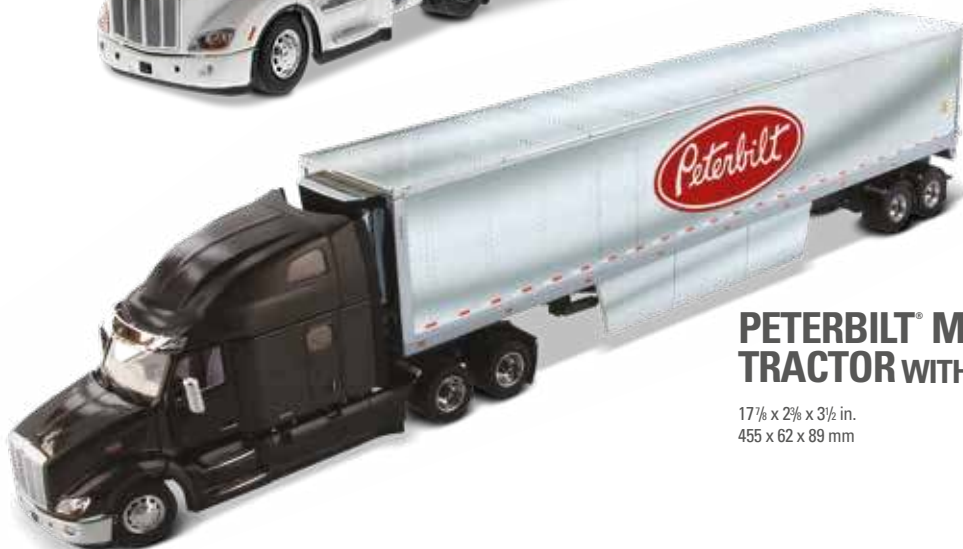

PETERBILT® MODEL 579 SINGLE AXLE DAY CAB TRACTOR WITH 2 WABASH 28' PUP TRAILERS

ITEM NUMBER
71099

Scale 1:50

NEW

ITEM NUMBER
71071

Scale 1:50

PETERBILT® MODEL 579 ULTRALOFT TRACTOR WITH 53' REFRIGERATED VAN

TRANSPORT
SERIES