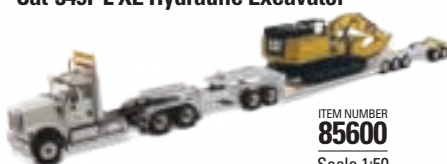

International HX520 Tandem Tractor and XL 120 HDG Trailer with Cat 349F L XE Hydraulic Excavator

ITEM NUMBER

85600

Scale 1:50