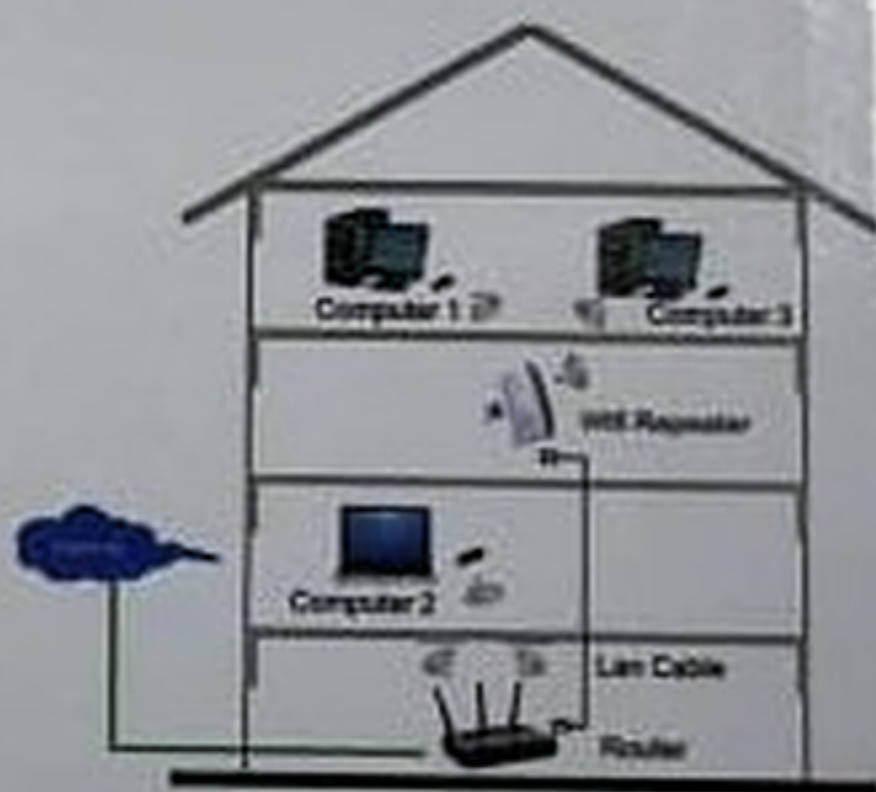

# Wireless-N WiFi Repeater

More range for every WLAN network

CE RoHS

PuroTech Wifi Repeater... Extender LVB