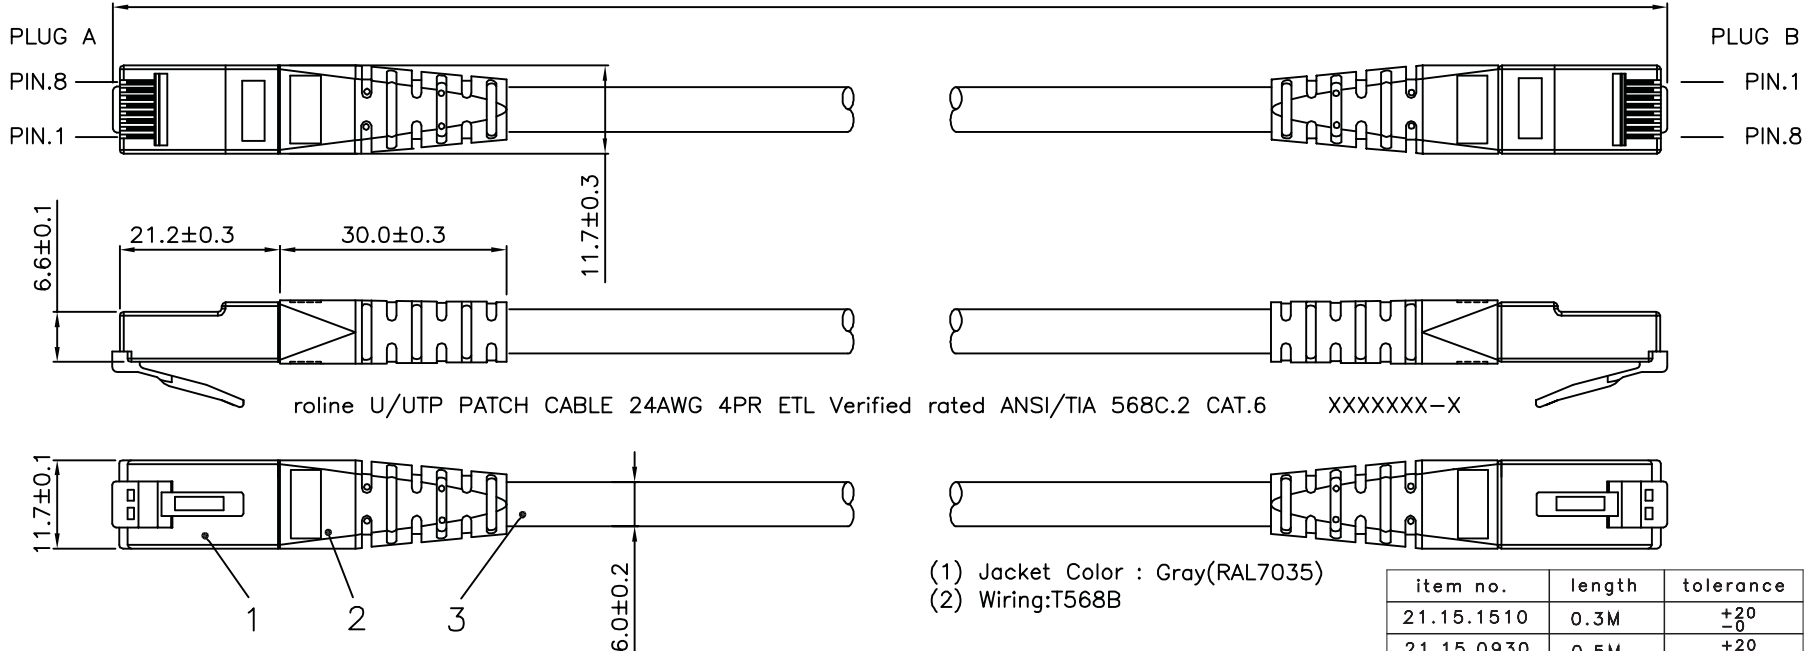

1 2 3 4 5 6

Total length (optional)

roline U/UTP PATCH CABLE 24AWG 4PR ETL Verified rated ANSI/TIA 568C.2 CAT.6 XXXXXX-X

- (1) Jacket Color : Gray(RAL7035)
- (2) Wiring:T568B

item no.	length	tolerance
21.15.1510	0.3M	+20 -0
21.15.0930	0.5M	+20 -0
21.15.0931	1M	+20 -0
21.15.0923	1.5M	+20 -0
21.15.0932	2M	+20 -10
21.15.0933	3M	+20 -10
21.15.0935	5M	+30 -20
21.15.0937	7M	+30 -20
21.15.0940	10M	+30 -20
21.15.0945	15M	+30 -20
21.15.0950	20M	+70 -30

Specification :

- Material :
- RJ45 Plug :
 - 1-1. Housing : Polycarbonate, Transparent color.
 - 1-2. Contact material : Phosphor Bronze with 50-60 micro-inch Nickel plated.
 - 1-3. Contact finished : Min. 50 micro-inch Gold plated.
 - Molding: PVC.
 - Cable :
 - 3-1. Jacket : PVC.
 - 3-2. Conductor : 24 AWG stranded copper.
 - 3-3. Isolation : PE.
 - 3-4. Isolation Cross Bar for 4 pairs : PE.
 - Cable structure : U/UTP, 4 twisted pair with Cross Bar.
 - Minimum Bending Radius: 50mm

item no	21.15.1510	21.15.0930	21.15.0931	21.15.0923	21.15.0932
	21.15.0933	21.15.0935	21.15.0937	21.15.0940	21.15.0945
Desc	ROLINE Cat 6 U/UTP Patch Cord,Gray				
"#": Matching DIM.	DRAWING	23.JuL.2016	byz		
"*": Important DIM.	CHECK	23.JuL.2016	Jane		
Others General DIM.	APPROVAL	23.JuL.2016	Jaimy		
GENERAL TOLERANCE OF DIMENSIONS		DATE	NAME		
X.XXX ±0.005	SCALE	1/1 (A4)	UNIT	mm	
X.XX ±0.05					
X.X ±0.1					
	DRAWING NO.				
	DRAWING CLASSIFICATION		S	SHEET	1 OF 1