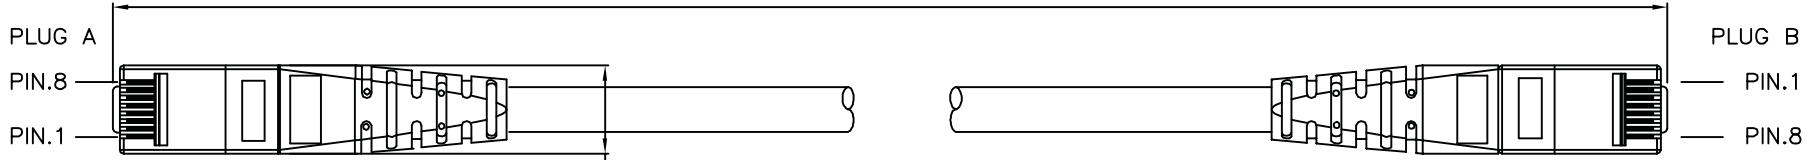

1 2 3 4 5 6

Total length (optional)

- (1) Jacket Color : Black(RAL9011)
- (2) Wiring:T568B

item no.	length	tolerance
21.15.1515	0.3M	+20 -0
21.15.1525	0.5M	+20 -0
21.15.1535	1M	+20 -0
21.15.0928	1.5M	+20 -0
21.15.1545	2M	+20 -10
21.15.1555	3M	+20 -10
21.15.1565	5M	+30 -20
21.15.1575	7M	+30 -20
21.15.1585	10M	+30 -20
21.15.1595	15M	+30 -20
21.15.1605	20M	+70 -30

Specification :

- Material :
1. RJ45 Plug :
    - 1-1. Housing : Polycarbonate, Transparent color.
    - 1-2. Contact material : Phosphor Bronze with 50-60 micro-inch Nickel plated.
    - 1-3. Contact finished : Min. 50 micro-inch Gold plated.
  2. Molding: PVC.
  3. Cable :
    - 3-1. Jacket : PVC.
    - 3-2. Conductor : 24 AWG stranded copper.
    - 3-3. Isolation : PE.
    - 3-4. Isolation Cross Bar for 4 pairs : PE.
  4. Cable structure : U/UTP, 4 twisted pair with Cross Bar.
  5. Minimum Bending Radius: 50mm

item no	21.15.1515	21.15.1525	21.15.1535	21.15.0928	21.15.1545
	21.15.1555	21.15.1565	21.15.1575	21.15.1585	21.15.1595
Desc	ROLINE Cat 6 U/UTP Patch Cord,Black				
"#": Matching DIM.	DRAWING	23.JuL.2016	byz		
"*": Important DIM.	CHECK	23.JuL.2016	Jane		
Others General DIM.	APPROVAL	23.JuL.2016	Jaimy		
GENERAL TOLERANCE OF DIMENSIONS		DATE	NAME		
X.XXX ±0.005	SCALE	1/1 (A4)	UNIT	mm	
X.XX ±0.05			DRAWING NO.		
X.X ±0.1			DRAWING CLASSIFICATION		S
				1 OF 1	