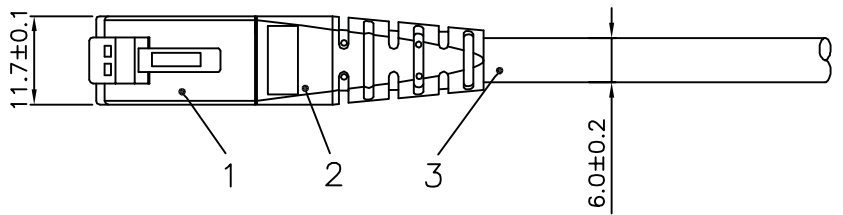

1 2 3 4 5 6

Total length (optional)

- (1) Jacket Color : Black(RAL9011)
- (2) Wiring:T568B

item no.	length	tolerance
21.15.1515	0.3M	+20 -0
21.15.1525	0.5M	+20 -0
21.15.1535	1M	+20 -0
21.15.0928	1.5M	+20 -0
21.15.1545	2M	+20 -10
21.15.1555	3M	+20 -10
21.15.1565	5M	+30 -20
21.15.1575	7M	+30 -20
21.15.1585	10M	+30 -20
21.15.1595	15M	+30 -20
21.15.1605	20M	+70 -30

Specification :

- Material :
1. RJ45 Plug :
    - 1-1. Housing : Polycarbonate, Transparent color.
    - 1-2. Contact material : Phosphor Bronze with 50-60 micro-inch Nickel plated.
    - 1-3. Contact finished : Min. 50 micro-inch Gold plated.
  2. Molding: PVC.
  3. Cable :
    - 3-1. Jacket : PVC.
    - 3-2. Conductor : 24 AWG stranded copper.
    - 3-3. Isolation : PE.
    - 3-4. Isolation Cross Bar for 4 pairs : PE.
  4. Cable structure : U/UTP, 4 twisted pair with Cross Bar.
  5. Minimum Bending Radius: 50mm

item no	21.15.1515	21.15.1525	21.15.1535	21.15.0928	21.15.1545
	21.15.1555	21.15.1565	21.15.1575	21.15.1585	21.15.1595
Desc	ROLINE Cat 6 U/UTP Patch Cord,Black				
"#": Matching DIM.	DRAWING	23.JuL.2016	byz		
"*": Important DIM.	CHECK	23.JuL.2016	Jane		
Others General DIM.	APPROVAL	23.JuL.2016	Jaimy		
GENERAL TOLERANCE OF DIMENSIONS		DATE	NAME		
X.XXX ±0.005	SCALE	1/1 (A4)	UNIT	mm	
X.XX ±0.05			DRAWING NO.		
X.X ±0.1			DRAWING CLASSIFICATION		S
				1 OF 1	