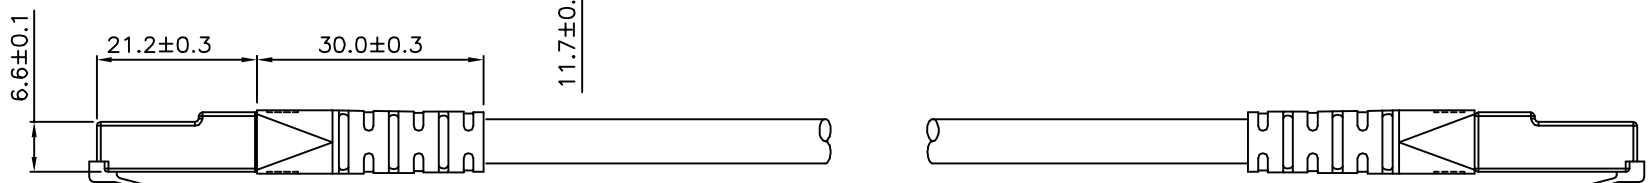

1 2 3 4 5 6

Total length (optional)

- (1) Jacket Color : Black(RAL9011)
- (2) Wiring:T568B

item no.	length	tolerance
21.15.1515	0.3M	+20 -0
21.15.1525	0.5M	+20 -0
21.15.1535	1M	+20 -0
21.15.0928	1.5M	+20 -0
21.15.1545	2M	+20 -10
21.15.1555	3M	+20 -10
21.15.1565	5M	+30 -20
21.15.1575	7M	+30 -20
21.15.1585	10M	+30 -20
21.15.1595	15M	+30 -20
21.15.1605	20M	+70 -30

Specification :

- Material :
1. RJ45 Plug :
    - 1-1. Housing : Polycarbonate, Transparent color.
    - 1-2. Contact material : Phosphor Bronze with 50-60 micro-inch Nickel plated.
    - 1-3. Contact finished : Min. 50 micro-inch Gold plated.
  2. Molding: PVC.
  3. Cable :
    - 3-1. Jacket : PVC.
    - 3-2. Conductor : 24 AWG stranded copper.
    - 3-3. Isolation : PE.
    - 3-4. Isolation Cross Bar for 4 pairs : PE.
  4. Cable structure : U/UTP, 4 twisted pair with Cross Bar.
  5. Minimum Bending Radius: 50mm

item no	21.15.1515	21.15.1525	21.15.1535	21.15.0928	21.15.1545
	21.15.1555	21.15.1565	21.15.1575	21.15.1585	21.15.1595
Desc	ROLINE Cat 6 U/UTP Patch Cord,Black				
"#": Matching DIM.	DRAWING	23.JuL.2016	byz		
"*": Important DIM.	CHECK	23.JuL.2016	Jane		
Others General DIM.	APPROVAL	23.JuL.2016	Jaimy		
GENERAL TOLERANCE OF DIMENSIONS		DATE	NAME		
X.XXX ±0.005	SCALE	1/1 (A4)	UNIT	mm	
X.XX ±0.05			DRAWING NO.		
X.X ±0.1			DRAWING CLASSIFICATION		S
				1 OF 1	