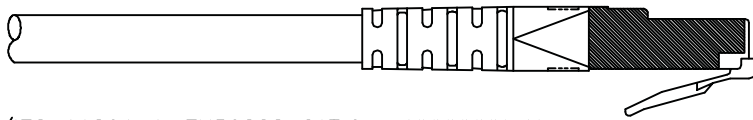

1

2

3

4

5

6

Total length (optional)

roline S/FTP PATCH CABLE 26AWG 4PR ISO/IEC 11801 & EN50288 CAT.6 XXXXXXXX-X

- (1) Jacket Color : Blue RAL5015
- (2) Wiring:T568B

item no.	length	tolerance
21.15.1314	0.3M	+20 -0
21.15.1324	0.5M	+20 -0
21.15.1334	1M	+20 -0
21.15.0827	1.5M	+20 -0
21.15.1344	2M	+20 -10
21.15.1354	3M	+20 -10
21.15.1364	5M	+30 -20
21.15.1374	7M	+30 -20
21.15.1384	10M	+30 -20
21.15.1394	15M	+30 -20
21.15.1404	20M	+70 -30

Specification :

Material :

- RJ45 Plug :
  - Housing : Polycarbonate,Transparent color.
  - Contact material : Phosphor Bronze with 50-60 micro-inch Nickel plated.
  - Contact finished : Min. 50 micro-inch Gold plated on surface contact area.
  - Shield : Bronze with Nickel plated.
- Molding : PVC.
- Cable :
  - Jacket : PVC.
  - Conductor : 26 AWG stranded copper.
  - Isolation : PE.
  - Shield : Aluminum Foil Shielded for Each Pair, Tin Copper Braid.
- Cable structure : S/FTP, 4 twisted pair.
- Minimum Bending Radius: 50mm