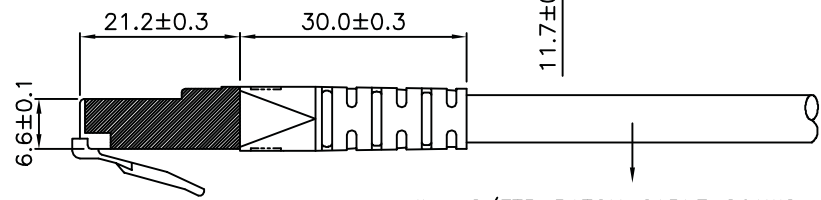

1

2

3

4

5

6

Total length (optional)

roline S/FTP PATCH CABLE 26AWG 4PR ISO/IEC 11801 & EN50288 CAT.6 XXXXXXXX-X

- (1) Jacket Color : Blue RAL5015
- (2) Wiring:T568B

item no.	length	tolerance
21.15.1314	0.3M	+20 -0
21.15.1324	0.5M	+20 -0
21.15.1334	1M	+20 -0
21.15.0827	1.5M	+20 -0
21.15.1344	2M	+20 -10
21.15.1354	3M	+20 -10
21.15.1364	5M	+30 -20
21.15.1374	7M	+30 -20
21.15.1384	10M	+30 -20
21.15.1394	15M	+30 -20
21.15.1404	20M	+70 -30

Specification :

Material :

- RJ45 Plug :
  - Housing : Polycarbonate,Transparent color.
  - Contact material : Phosphor Bronze with 50-60 micro-inch Nickel plated.
  - Contact finished : Min. 50 micro-inch Gold plated on surface contact area.
  - Shield : Bronze with Nickel plated.
- Molding : PVC.
- Cable :
  - Jacket : PVC.
  - Conductor : 26 AWG stranded copper.
  - Isolation : PE.
  - Shield : Aluminum Foil Shielded for Each Pair, Tin Copper Braid.
- Cable structure : S/FTP, 4 twisted pair.
- Minimum Bending Radius: 50mm

item no	21.15.1314	21.15.1324	21.15.1334	21.15.0827	21.15.1344
21.15.1354	21.15.1364	21.15.1374	21.15.1384	21.15.1394	21.15.1404

Desc		ROLINE Cat 6 S/FTP Patch Cord,Blue			
"#": Matching DIM.	DRAWING	23.JuL.2016	byz		
"*": Important DIM.	CHECK	23.JuL.2016	Jane		
Others General DIM.	APPROVAL	23.JuL.2016	Jaimy		
GENERAL TOLERANCE OF DIMENSIONS		DATE	NAME		
X.XXX ±0.005	X.XX ±0.05	SCALE	1/1 (A4)	UNIT	mm
X.X ±0.1		DRAWING NO.		DRAWING CLASSIFICATION	
		S		SHEET 1 OF 1	