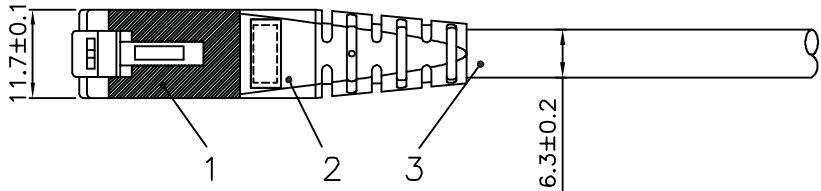

1

2

3

4

5

6

Total length (optional)

roline S/FTP PATCH CABLE 26AWG 4PR ISO/IEC 11801 & EN50288 CAT.6 XXXXXXXX-X

- (1) Jacket Color : Blue RAL5015
- (2) Wiring:T568B

item no.	length	tolerance
21.15.1314	0.3M	+20 -0
21.15.1324	0.5M	+20 -0
21.15.1334	1M	+20 -0
21.15.0827	1.5M	+20 -0
21.15.1344	2M	+20 -10
21.15.1354	3M	+20 -10
21.15.1364	5M	+30 -20
21.15.1374	7M	+30 -20
21.15.1384	10M	+30 -20
21.15.1394	15M	+30 -20
21.15.1404	20M	+70 -30

Specification :

Material :

- RJ45 Plug :
  - Housing : Polycarbonate,Transparent color.
  - Contact material : Phosphor Bronze with 50-60 micro-inch Nickel plated.
  - Contact finished : Min. 50 micro-inch Gold plated on surface contact area.
  - Shield : Bronze with Nickel plated.
- Molding : PVC.
- Cable :
  - Jacket : PVC.
  - Conductor : 26 AWG stranded copper.
  - Isolation : PE.
  - Shield : Aluminum Foil Shielded for Each Pair, Tin Copper Braid.
- Cable structure : S/FTP, 4 twisted pair.
- Minimum Bending Radius: 50mm