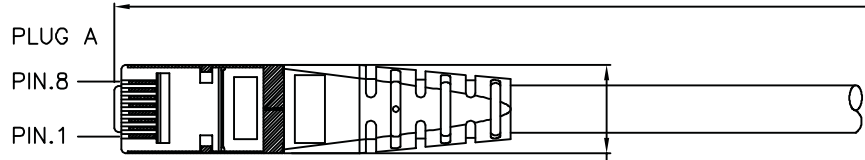

1

2

3

4

5

6

Total length (optional)

roline S/FTP PATCH CABLE 26AWG 4PR ISO/IEC 11801 & EN50288 CAT.6 XXXXXXXX-X

- (1) Jacket Color : Blue RAL5015
- (2) Wiring:T568B

item no.	length	tolerance
21.15.1314	0.3M	+20 -0
21.15.1324	0.5M	+20 -0
21.15.1334	1M	+20 -0
21.15.0827	1.5M	+20 -0
21.15.1344	2M	+20 -10
21.15.1354	3M	+20 -10
21.15.1364	5M	+30 -20
21.15.1374	7M	+30 -20
21.15.1384	10M	+30 -20
21.15.1394	15M	+30 -20
21.15.1404	20M	+70 -30

Specification :

Material :

- RJ45 Plug :
  - Housing : Polycarbonate,Transparent color.
  - Contact material : Phosphor Bronze with 50-60 micro-inch Nickel plated.
  - Contact finished : Min. 50 micro-inch Gold plated on surface contact area.
  - Shield : Bronze with Nickel plated.
- Molding : PVC.
- Cable :
  - Jacket : PVC.
  - Conductor : 26 AWG stranded copper.
  - Isolation : PE.
  - Shield : Aluminum Foil Shielded for Each Pair, Tin Copper Braid.
- Cable structure : S/FTP, 4 twisted pair.
- Minimum Bending Radius: 50mm