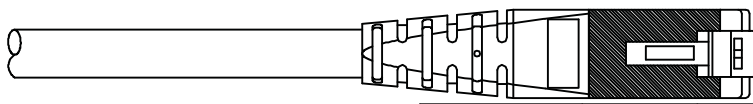

1

2

3

4

5

6

Total length (optional)

roline S/FTP PATCH CABLE 26AWG 4PR ISO/IEC 11801 & EN50288 CAT.6 XXXXXXXX-X

- (1) Jacket Color : Blue RAL5015
- (2) Wiring:T568B

item no.	length	tolerance
21.15.1314	0.3M	+20 -0
21.15.1324	0.5M	+20 -0
21.15.1334	1M	+20 -0
21.15.0827	1.5M	+20 -0
21.15.1344	2M	+20 -10
21.15.1354	3M	+20 -10
21.15.1364	5M	+30 -20
21.15.1374	7M	+30 -20
21.15.1384	10M	+30 -20
21.15.1394	15M	+30 -20
21.15.1404	20M	+70 -30

Specification :

Material :

- RJ45 Plug :
  - Housing : Polycarbonate,Transparent color.
  - Contact material : Phosphor Bronze with 50-60 micro-inch Nickel plated.
  - Contact finished : Min. 50 micro-inch Gold plated on surface contact area.
  - Shield : Bronze with Nickel plated.
- Molding : PVC.
- Cable :
  - Jacket : PVC.
  - Conductor : 26 AWG stranded copper.
  - Isolation : PE.
  - Shield : Aluminum Foil Shielded for Each Pair, Tin Copper Braid.
- Cable structure : S/FTP, 4 twisted pair.
- Minimum Bending Radius: 50mm