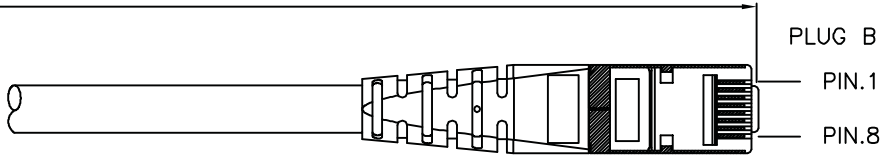

1

2

3

4

5

6

Total length (optional)

roline S/FTP PATCH CABLE 26AWG 4PR ISO/IEC 11801 & EN50288 CAT.6 XXXXXXXX-X

- (1) Jacket Color : Blue RAL5015
- (2) Wiring:T568B

item no.	length	tolerance
21.15.1314	0.3M	+20 -0
21.15.1324	0.5M	+20 -0
21.15.1334	1M	+20 -0
21.15.0827	1.5M	+20 -0
21.15.1344	2M	+20 -10
21.15.1354	3M	+20 -10
21.15.1364	5M	+30 -20
21.15.1374	7M	+30 -20
21.15.1384	10M	+30 -20
21.15.1394	15M	+30 -20
21.15.1404	20M	+70 -30

Specification :

Material :

- RJ45 Plug :
  - Housing : Polycarbonate,Transparent color.
  - Contact material : Phosphor Bronze with 50-60 micro-inch Nickel plated.
  - Contact finished : Min. 50 micro-inch Gold plated on surface contact area.
  - Shield : Bronze with Nickel plated.
- Molding : PVC.
- Cable :
  - Jacket : PVC.
  - Conductor : 26 AWG stranded copper.
  - Isolation : PE.
  - Shield : Aluminum Foil Shielded for Each Pair, Tin Copper Braid.
- Cable structure : S/FTP, 4 twisted pair.
- Minimum Bending Radius: 50mm